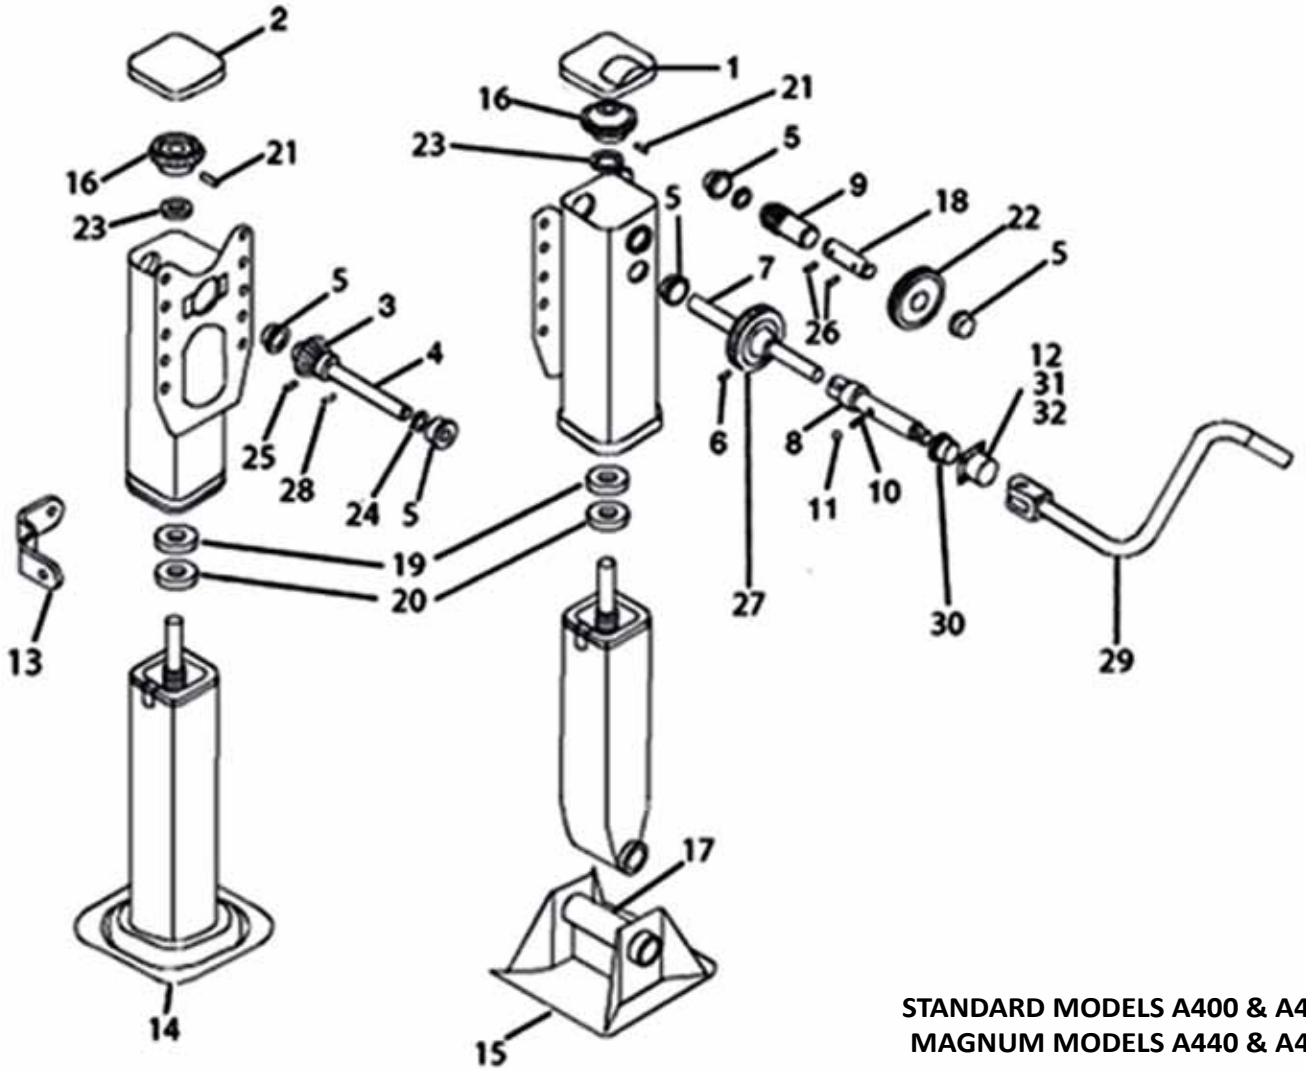

JOST 400, 401, 440 & 441 COMPONENTS

STANDARD MODELS A400 & A401  
MAGNUM MODELS A440 & A441

## JOST 400, 401, 440 & 441 COMPONENTS

Item	Part Number	Description
1	C10217	COVER - 2 SPEEDS
2	C10259	COVER - 1 SPEED
3	C10177	PINION GEAR
4	B10130	PINION SHAFT - 1 SPEED
5	A10255	BUSHING STANDARD A400 & A401
	A10727	BUSHING & SEALS MAGNUM A440 & A441
6	A10054.7	ROLL PIN - 3/8" X 1-3/4"
7	B10236	OUTPUT CLUSTER SHAFT
8	C10233	INPUT GEAR SHAFT (IN KIT #30A)
9	C10078	OUTPUT SPUR GEAR
10	A10049	DETENT SPRING (IN KITS #30 & 30A)
11	A10048	DETENT BALL (IN KITS #30 & 30A)
12	B10229	SHIFT HOUSING BOLT (IN KITS #30 & 30A)
13	C10108	BRACE LUG - W STANDARD
14	C10717	KIT CUSHION FOOT
15	C10035	SHOE - 10" X 10" X 4-1/2" STANDARD
	C10135	SHOE - 10" X 10" X 2" STANDARD
	C10256	SHOE - 10" X 12" X 4-1/2" STANDARD
	C10257	SHOE - 10" X 12" X 2" STANDARD

Item	Part Number	Description
16	C10155	BEVEL GEAR
17	B10036	SHOE AXLE
18	A10212	OUTPUT SHAFT
19	A10033	THRUST BEARING
20	A10101	COLLAR
21	A10052.3	GROOVE PIN
22	C10085	INPUT SPUR GEAR
23	A10102	THRUST WASHER
24	A10218	SPACER WASHER
25	A10054.3	ROLL PIN - 3/8" X 1-1/2"
26	A10260.1	SPIRAL PIN
27	C10234	OUTPUT CLUSTER GEAR
28	A10054.6	ROLL PIN - 1/4" X 1-1/4"
29	C10592.2	STANDARD CRANK WITH HARDWARE
30	JOSB10285	REPAIR KIT (#8, 10, 11 & 12)
30a	JOSB10229S	REPAIR KIT (#10, 11, 12)
31	A10230	SHIFT HOUSING BOLT
32	A10038	SELF LOCKING NUT