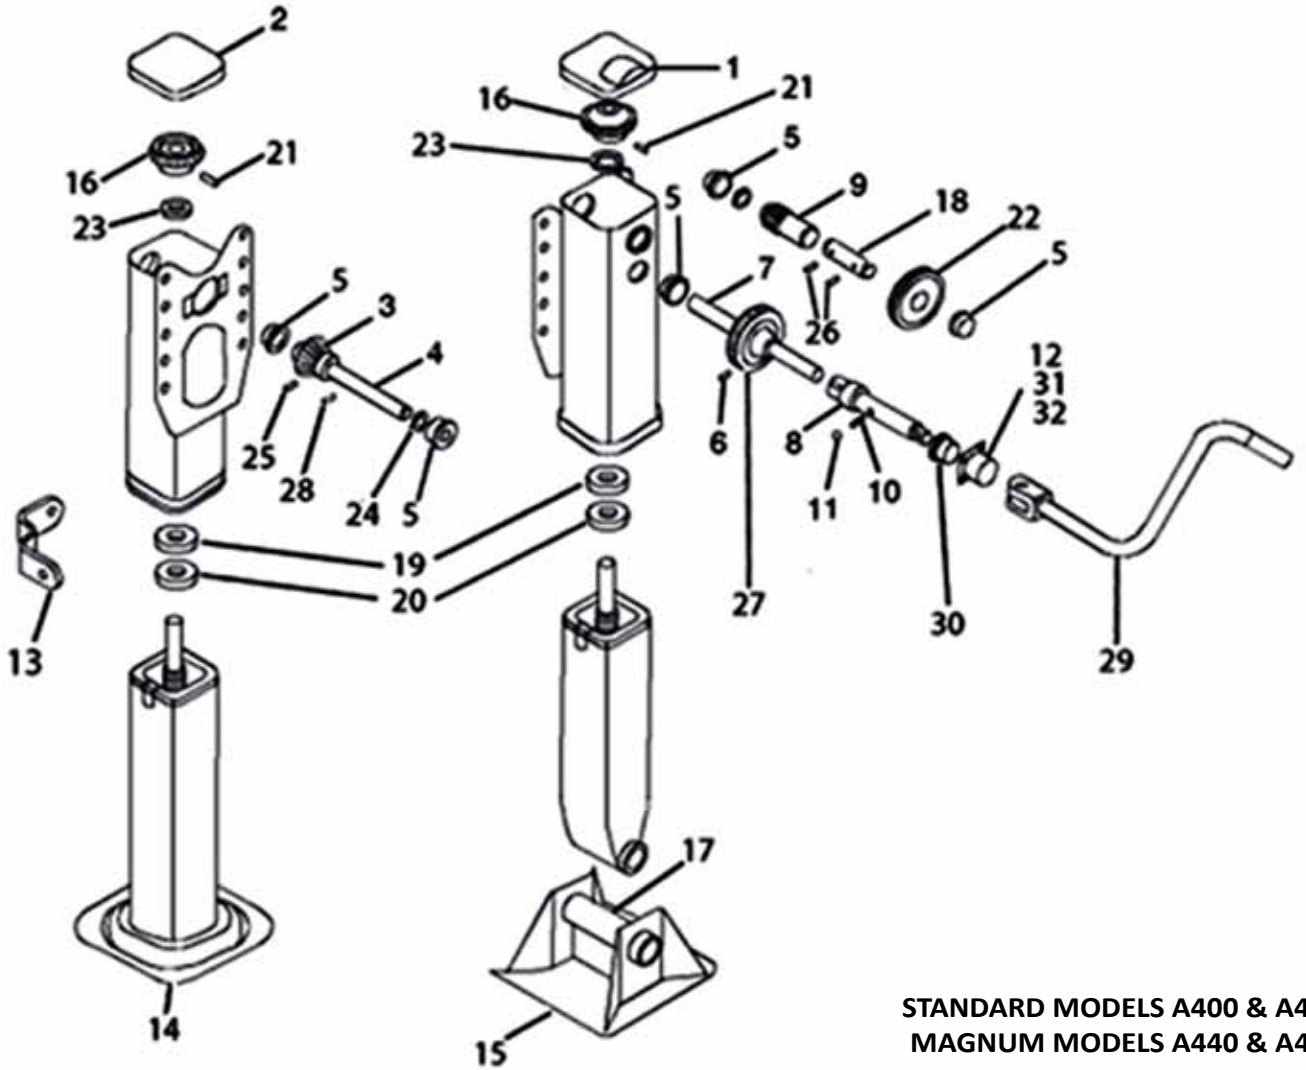

JOST 400, 401, 440 & 441 COMPONENTS

STANDARD MODELS A400 & A401
MAGNUM MODELS A440 & A441

JOST 400, 401, 440 & 441 COMPONENTS

Item	Part Number	Description
1	C10217	COVER - 2 SPEEDS
2	C10259	COVER - 1 SPEED
3	C10177	PINION GEAR
4	B10130	PINION SHAFT - 1 SPEED
5	A10255	BUSHING STANDARD A400 & A401
	A10727	BUSHING & SEALS MAGNUM A440 & A441
6	A10054.7	ROLL PIN - 3/8" X 1-3/4"
7	B10236	OUTPUT CLUSTER SHAFT
8	C10233	INPUT GEAR SHAFT (IN KIT #30A)
9	C10078	OUTPUT SPUR GEAR
10	A10049	DETENT SPRING (IN KITS #30 & 30A)
11	A10048	DETENT BALL (IN KITS #30 & 30A)
12	B10229	SHIFT HOUSING BOLT (IN KITS #30 & 30A)
13	C10108	BRACE LUG - W STANDARD
14	C10717	KIT CUSHION FOOT
15	C10035	SHOE - 10" X 10" X 4-1/2" STANDARD
	C10135	SHOE - 10" X 10" X 2" STANDARD
	C10256	SHOE - 10" X 12" X 4-1/2" STANDARD
	C10257	SHOE - 10" X 12" X 2" STANDARD

Item	Part Number	Description
16	C10155	BEVEL GEAR
17	B10036	SHOE AXLE
18	A10212	OUTPUT SHAFT
19	A10033	THRUST BEARING
20	A10101	COLLAR
21	A10052.3	GROOVE PIN
22	C10085	INPUT SPUR GEAR
23	A10102	THRUST WASHER
24	A10218	SPACER WASHER
25	A10054.3	ROLL PIN - 3/8" X 1-1/2"
26	A10260.1	SPIRAL PIN
27	C10234	OUTPUT CLUSTER GEAR
28	A10054.6	ROLL PIN - 1/4" X 1-1/4"
29	C10592.2	STANDARD CRANK WITH HARDWARE
30	JOSB10285	REPAIR KIT (#8, 10, 11 & 12)
30a	JOSB10229S	REPAIR KIT (#10, 11, 12)
31	A10230	SHIFT HOUSING BOLT
32	A10038	SELF LOCKING NUT