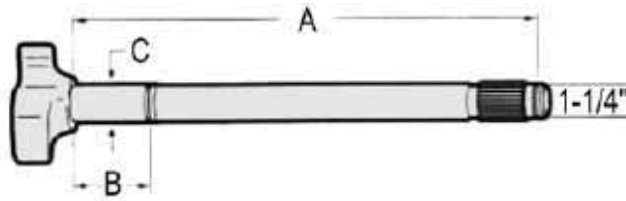

CAMSHAFTS

Left Hand

Right Hand

CAMSHAFTS

Application	A	B	C	Part Number	Cam Kit			
MERITOR 10 SPLINE	20-3/8"	2-7/32"	1-1/2"	C424AR	MULTIPLE OPTIONS			
EATON 10 SPLINE	23-7/16"	2-1/2"		C425AL				
				R607001				
				R607002				
				C095L				
HENDRICKSON 28 SPLINE	11-1/16"	2-5/16"		C094R				
				C609L				
				C608R				
				S-24636-1L				
						S-24636-1R	S-23974	
MERITOR 28 SPLINE Q AND Q+	17-5/16"	2-5/64"	1-5/8"	C441BL	B8683, B8773			
	20-13/32"							
	24-1/16"							
	C442BR							
	C443BL							
	C444BR							
DANA 28 SPLINE	17-7/16"	2-1/4"	1-1/2"	C445BL	B8797			
	20-7/16"	2-7/32"		C931L				
			C932R					
	22-5/8"	2-1/4"	1-5/8"	C520L	B8652			
				C521R				
				C933L	B8797			
				C934R				
	23-7/16"	2-7/32"	1-1/2"	M16WKL25-225	B8797			
				M16WKR25-225				
	FRUEHAUF 37 SPLINE	16-1/8"	16-1/8"	1-5/8"	C856L	B8652		
C857R								
C935L					B8797			
C936R								
23-9/16"					2-1/4"	1-5/8"	R607231	B8792
							R607232	
24-1/16"					2-1/4"	1-5/8"	C910L	B8797
							C911R	
							R60277	B8792
							R60278	
				C563L	B8649			
				C564R				