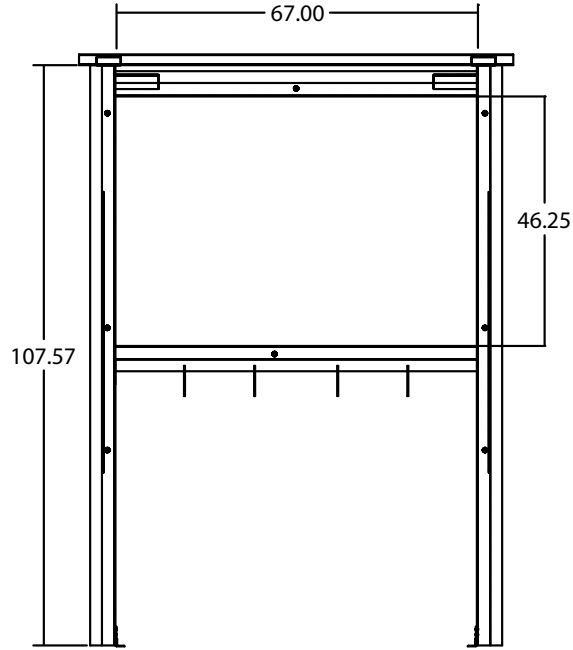

GREAT DANE COOLING UNIT FRAMES

Part Number	Description
31405118	LAX-TEC, SB3, ALUM

Part Number	Description
577-44801-01732	SUPERSEAL, ALUM