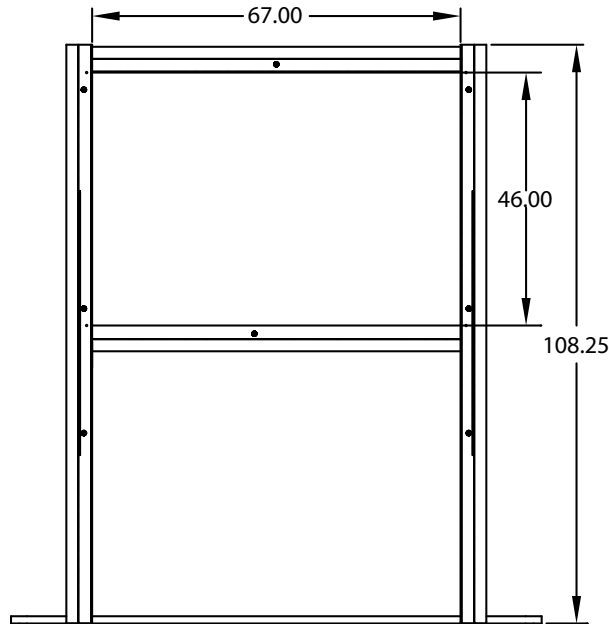

GREAT DANE COOLING UNIT FRAMES

Part Number	Description
31405118	LAX-TEC, SB3, ALUM

Part Number	Description
577-44801-01732	SUPERSEAL, ALUM