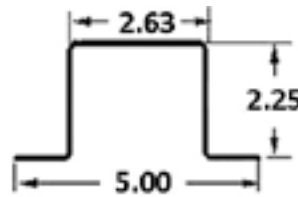

### GREAT DANE FRONT POST

Part Number	Length	Material	Note
69102163002	107.00"	12GA GALVANIZED	BOTTOM CRIMPED
40911901X108.12	108.12"	16GA GALVANIZED	CROWN CRUSHED

Part Number	Length	Material	Note
43399067	115.00"	14GA GALVANIZED	BOTTOM CRIMPED
40911501	115.62"	16GA GALVANIZED	

Part Number	Length	Material
40907302	114.37"	16GA GALVANIZED

Part Number	Length	Material	Note
43950213X103.56	103.56"	16GA GALVANIZED	BOTTOM CRIMPED

### ALL MAKES FRONT POST

Part Number	Description	Length
04S00020	WABASH STEEL	116.00"

GLADHAND & NOSEBOX MOUNT			
Part Number	Length	Width	Height
69102710	17.00"	7.87"	.67"