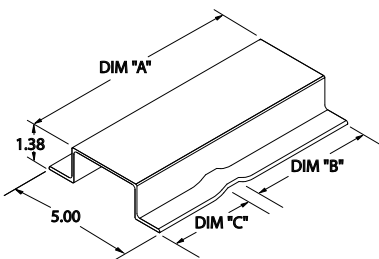

FRONT WALL ACCESSORIES

AIR LINE PROTECTORS			
Part Number	Dim "A"	Dim "B"	Dim "C"
40703001	7.75"	4.85"	2.40"
14856	5.00"	3.15"	1.35"
15556	6.50"	4.85"	1.15"
69102680	6.05"	3.95"	1.60"