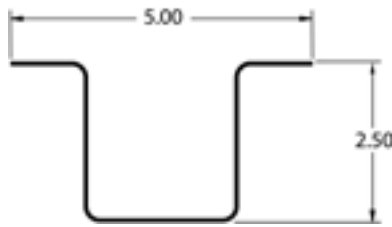

### GREAT DANE FRONT POST

Part Number	Length	Material	Note
69102163002	107.00"	12GA GALVANIZED	BOTTOM CRIMPED
40911901X108.12	108.12"	16GA GALVANIZED	CROWN CRUSHED

Part Number	Length	Material	Note
43399067	115.00"	14GA GALVANIZED	BOTTOM CRIMPED
40911501	115.62"	16GA GALVANIZED	

Part Number	Length	Material
40907302	114.37"	16GA GALVANIZED

Part Number	Length	Material	Note
43950213X103.56	103.56"	16GA GALVANIZED	BOTTOM CRIMPED

### ALL MAKES FRONT POST

Part Number	Description	Length
04S00020	WABASH STEEL	116.00"

GLADHAND & NOSEBOX MOUNT			
Part Number	Length	Width	Height
69102710	17.00"	7.87"	.67"