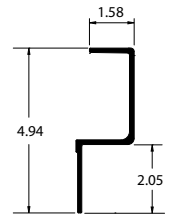

GREAT DANE STRAIGHT FRONT TOP RAILS

Part Number	Description
43000001	P-SERIES PLATE 93.00"

Part Number	Description
60310111X093.00	P-SERIES 93.00"

Part Number	Description
60311601	P-SERIES THINWALL 91.25"

Part Number	Description
60318827X093.00	P-SERIES COMPOSITE 93.00"

Part Number	Description
60318002	P-SERIES COMPOSITE PLATEWALL 93.00"

Part Number	Description
60301603	GD PLATEWALL 145.00"

Part Number	Description
60304607X131.00	GD EXT SKIN 131.00"

Part Number	Description	Dim "A"	Dim "B"
41200891	6"R, P-SERIES	101.30"	16.31"
40701222	6"R, P-SERIES	94.94"	
40702106	10"R, P-SERIES SS	101.76"	

Part Number	Description	Dim "A"	Dim "B"
41201967	6"R, SLT-C/T	101.86"	11.12"
41204458		95.50"	

Part Number	Description	Dim "A"	Dim "B"
41203146	10"R, FLT RF	95.26"	16.12"
41203147		401.62"	
41203165		101.62"	

Part Number	Description	Dim "A"	Dim "B"
41203187	6"R, T/C REF	101.86"	16.12"
79730	10"R, FLT RF	95.50"	
79740		101.86"	