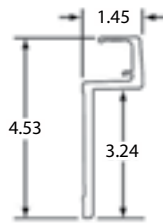

Part Number	Description	Dim A"	Dim "B"
79741	10"R, FLT RF	101.86"	16.12"

Part Number	Description	Dim "A"	Dim "B"
AE1B010-0992	10"R, PINES	102.75"	12.88"

FRONT TOP COVERS

SUPERSEAL NOSE RAIL COVER		
Part Number	Description	Length
041-27829-01606	MILL FINISH ALUMINUM	100.38"
60378910X087.50		87.50"

MORGAN FRONT TOP RADIUS PANEL		
Part Number	Description	Length
13502	MILL FINISH ALUMINUM	86.88"
1358401	S/S	

ALL MAKES RADIUS FRONT TOP RAILS

Part Number	Description	Length
251122102	DORSEY 10"R	102.00"
251128702	DORSEY 6"R	

Part Number	Description	Length
WCF5903-1	FRUEHAUF 10"R	102.13"

Part Number	Description	Length
1000-3146	HYUNDAI 6"R	102.13"

ALL MAKES RADIUS FRONT TOP RAILS

Part Number	Description	Length
1000-7412	HYUNDAI 6"R	102.13"

Part Number	Description	Length
03-6650-0-510	UTILITY 4000DX, 4.75"R	102.00"

Part Number	Description	Length
FWP00027	VANGUARD VIP4000 4.5"R	102.31"

Part Number	Description	Length
FWP00063	VANGUARD MAXCUBE 4.5"R	102.38"