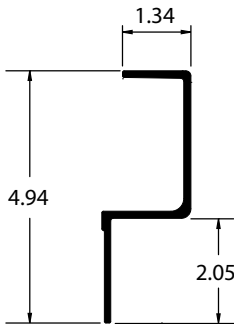

GREAT DANE BEVELED FRONT TOP RAILS

Part Number	Dim "A"	Dim "B"	Dim "C"
32032520	95.50"	16.13"	7.48"
32032522			4.13"
32032729	95.65"	16.11"	4.26"
32032730			7.50"
32033083	101.86"	13.13"	4.05"
32033084			7.25"
32033085	102.01"	16.11"	4.26"
32033087			7.50"

Part Number	Dim "A"	Dim "B"	Dim "C"
32001005	102.01"	16.11"	3.76"
32001006	95.50"	13.13"	3.53"
32001007	101.86"		

ALL MAKES BEVELED

TRAILMOBILE O-MODEL BEVELED

Part Number	Dim "A"
511-1-109-2	96.00"
511-1-109-2-1	102.00"
511-1-109-2-2	102.38"

GREAT DANE RADIUS FRONT TOP RAILS

Part Number	Description	Dim "A"	Dim "B"
40707505	6"R, SUPERSEAL	102.31"	8.10"
40707506		96.00"	

Part Number	Description	Dim "A"	Dim "B"
41200862	6"R, LAX-TEC	95.50"	16.12"
41200863		101.86"	

Part Number	Description	Dim "A"	Dim "B"
41200891	6"R, P-SERIES	101.30"	16.31"
40701222	6"R, P-SERIES	94.94"	
40702106	10"R, P-SERIES SS	101.76"	

Part Number	Description	Dim "A"	Dim "B"
41201967	6"R, SLT-C/T	101.86"	11.12"
41204458		95.50"	