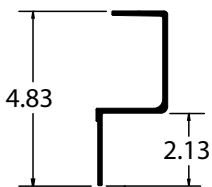

Part Number	Description
60318827X093.00	P-SERIES COMPOSITE 93.00"

Part Number	Description
60318002	P-SERIES COMPOSITE PLATEWALL 93.00"

Part Number	Description
60301603	GD PLATEWALL 145.00"

Part Number	Description
60304607X131.00	GD EXT SKIN 131.00"

GREAT DANE BEVELED FRONT TOP RAILS

Part Number	Dim "A"	Dim "B"	Dim "C"
32032520	95.50"	16.13"	7.48"
32032522			4.13"
32032729	95.65"	16.11"	4.26"
32032730			7.50"
32033083	101.86"	13.13"	4.05"
32033084			7.25"
32033085	102.01"	16.11"	4.26"
32033087			7.50"

Part Number	Description	Dim "A"	Dim "B"
41200891	6"R, P-SERIES	101.30"	16.31"
40701222	6"R, P-SERIES	94.94"	
40702106	10"R, P-SERIES SS	101.76"	

Part Number	Description	Dim "A"	Dim "B"
41201967	6"R, SLT-C/T	101.86"	11.12"
41204458		95.50"	

Part Number	Description	Dim "A"	Dim "B"
41201977	6"R, CLASSIC	101.86"	11.12"
41201985		95.50"	
41201999		101.86"	

Part Number	Description	Dim "A"	Dim "B"
41203113	10"R, CLASSIC	95.50"	16.12"
41203114		101.86"	
41203162	6"R, CLASSIC	95.50"	
41203163		101.86"	
41203196		6"R, Q-MOD	7.80"