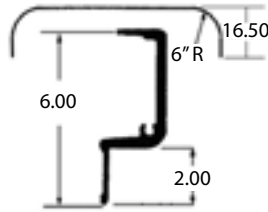

Part Number	Description	Dim "A"	Dim "B"
41203146	10"R, FLT RF	95.26"	16.12"
41203147		401.62"	
41203165		101.62"	

Part Number	Description	Dim "A"	Dim "B"
41203187	6"R, T/C REF	101.86"	16.12"
79730	10"R, FLT RF	95.50"	
79740		101.86"	

Part Number	Description	Dim A"	Dim "B"
79741	10"R, FLT RF	101.86"	16.12"

Part Number	Description	Dim "A"	Dim "B"
AE1B010-0992	10"R, PINES	102.75"	12.88"

FRONT TOP COVERS

SUPERSEAL NOSE RAIL COVER		
Part Number	Description	Length
041-27829-01606	MILL FINISH ALUMINUM	100.38"
60378910X087.50		87.50"

Part Number	Description	Length
WCF5903-1	FRUEHAUF 10"R	102.13"

Part Number	Description	Length
1000-3146	HYUNDAI 6"R	102.13"

ALL MAKES RADIUS FRONT TOP RAILS

Part Number	Description	Length
1000-7412	HYUNDAI 6"R	102.13"

Part Number	Description	Length
03-6650-0-510	UTILITY 4000DX, 4.75"R	102.00"

Part Number	Description	Length
FWP00027	VANGUARD VIP4000 4.5"R	102.31"

Part Number	Description	Length
FWP00063	VANGUARD MAXCUBE 4.5"R	102.38"