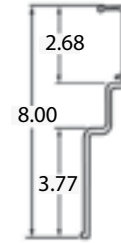

MORGAN FRONT TOP RADIUS PANEL		
Part Number	Description	Length
13502	MILL FINISH ALUMINUM	86.88"
1358401	S/S	

ALL MAKES RADIUS FRONT TOP RAILS

Part Number	Description	Length
251122102	DORSEY 10"R	102.00"
251128702	DORSEY 6"R	

Part Number	Description	Length
WCF5903-1	FRUEHAUF 10"R	102.13"

Part Number	Description	Length
1000-3146	HYUNDAI 6"R	102.13"

ALL MAKES RADIUS FRONT TOP RAILS

Part Number	Description	Length
1000-7412	HYUNDAI 6"R	102.13"

Part Number	Description	Length
511-1-130B	TRAILMOBILE O-MODEL	102.38"

Part Number	Description	Length
03-6650-0-310	UTILITY PARAGOULD, 4.75"R	102.00"

Part Number	Description	Length
03-6650-0-423	UTILITY 3000R, 4.75"R	102.00"

Part Number	Description	Length
03-6650-0-510	UTILITY 4000DX, 4.75"R	102.00"

Part Number	Description	Length
FWP00027	VANGUARD VIP4000 4.5"R	102.31"

Part Number	Description	Length
FWP00063	VANGUARD MAXCUBE 4.5"R	102.38"