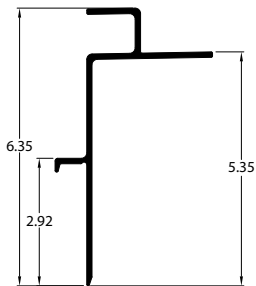

GREAT DANE STRAIGHT FRONT TOP RAILS

Part Number	Description
43000001	P-SERIES PLATE 93.00"

Part Number	Description
60310111X093.00	P-SERIES 93.00"

Part Number	Description
60311601	P-SERIES THINWALL 91.25"

Part Number	Description
60318827X093.00	P-SERIES COMPOSITE 93.00"

Part Number	Description
60318002	P-SERIES COMPOSITE PLATEWALL 93.00"

Part Number	Description
60301603	GD PLATEWALL 145.00"

Part Number	Description
60304607X131.00	GD EXT SKIN 131.00"

GREAT DANE BEVELED FRONT TOP RAILS

Part Number	Dim "A"	Dim "B"	Dim "C"
32032520	95.50"	16.13"	7.48"
32032522			4.13"
32032729	95.65"	16.11"	4.26"
32032730			7.50"
32033083	101.86"	13.13"	4.05"
32033084			7.25"
32033085	102.01"	16.11"	4.26"
32033087			7.50"

Part Number	Description	Dim "A"	Dim "B"
41200891	6"R, P-SERIES	101.30"	16.31"
40701222	6"R, P-SERIES	94.94"	
40702106	10"R, P-SERIES SS	101.76"	

Part Number	Description	Dim "A"	Dim "B"
41201967	6"R, SLT-C/T	101.86"	11.12"
41204458		95.50"	