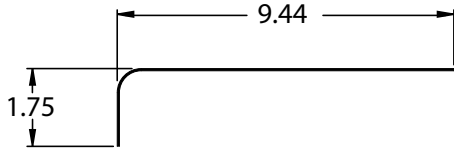

Part Number	Description	Dim "A"	Dim "B"
41203146	10"R, FLT RF	95.26"	16.12"
41203147		401.62"	
41203165		101.62"	

Part Number	Description	Dim "A"	Dim "B"
41203187	6"R, T/C REF	101.86"	16.12"
79730	10"R, FLT RF	95.50"	
79740		101.86"	

Part Number	Description	Dim "A"	Dim "B"
603030NR10	10"R, 1" BOW SHELF	101.86"	16.12"
603030NR6	6"R, 1" BOW SHELF	101.86"	

GREAT DANE RADIUS FRONT TOP RAILS

Part Number	Description	Dim "A"	Dim "B"
76340	10"R, E/S	101.86"	20.12"
76420		95.50"	

Part Number	Description	Dim A"	Dim "B"
79741	10"R, FLT RF	101.86"	16.12"

Part Number	Description	Dim "A"	Dim "B"
AE1B010-0992	10"R, PINES	102.75"	12.88"

FRONT TOP COVERS

SUPERSEAL NOSE RAIL COVER		
Part Number	Description	Length
041-27829-01606	MILL FINISH ALUMINUM	100.38"
60378910X087.50		87.50"