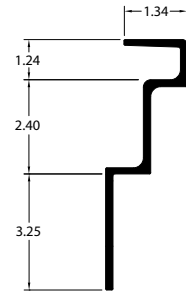

GREAT DANE STRAIGHT FRONT TOP RAILS

Part Number	Description
43000001	P-SERIES PLATE 93.00"

Part Number	Description
60310111X093.00	P-SERIES 93.00"

Part Number	Description
60311601	P-SERIES THINWALL 91.25"

GREAT DANE BEVELED FRONT TOP RAILS

Part Number	Dim "A"	Dim "B"	Dim "C"
32032520	95.50"	16.13"	7.48"
32032522			4.13"
32032729	95.65"	16.11"	4.26"
32032730			7.50"
32033083	101.86"	13.13"	4.05"
32033084			7.25"
32033085	102.01"	16.11"	4.26"
32033087			7.50"

Part Number	Description	Dim "A"	Dim "B"
41200891	6"R, P-SERIES	101.30"	16.31"
40701222	6"R, P-SERIES	94.94"	
40702106	10"R, P-SERIES SS	101.76"	

Part Number	Description	Dim "A"	Dim "B"
41201967	6"R, SLT-C/T	101.86"	11.12"
41204458		95.50"	

Part Number	Description	Dim "A"	Dim "B"
41203146	10"R, FLT RF	95.26"	16.12"
41203147		401.62"	
41203165		101.62"	

Part Number	Description	Dim "A"	Dim "B"
41203187	6"R, T/C REF	101.86"	16.12"
79730	10"R, FLT RF	95.50"	
79740		101.86"	