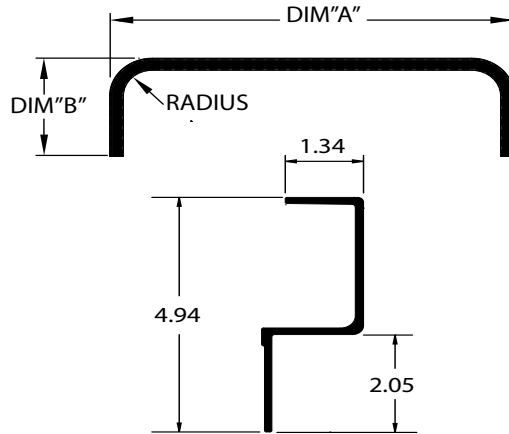

GREAT DANE BEVELED FRONT TOP RAILS

Part Number	Dim "A"	Dim "B"	Dim "C"
32032520	95.50"	16.13"	7.48"
32032522			4.13"
32032729	95.65"	16.11"	4.26"
32032730			7.50"
32033083	101.86"	13.13"	4.05"
32033084			7.25"
32033085	102.01"	16.11"	4.26"
32033087			7.50"

Part Number	Dim "A"	Dim "B"	Dim "C"
32001005	102.01"	16.11"	3.76"
32001006	95.50"	13.13"	3.53"
32001007	101.86"		

ALL MAKES BEVELED

TRAILMOBILE O-MODEL BEVELED

Part Number	Dim "A"
511-1-109-2	96.00"
511-1-109-2-1	102.00"
511-1-109-2-2	102.38"

GREAT DANE RADIUS FRONT TOP RAILS

Part Number	Description	Dim "A"	Dim "B"
40707505	6"R, SUPERSEAL	102.31"	8.10"
40707506		96.00"	

Part Number	Description	Dim "A"	Dim "B"
41200862	6"R, LAX-TEC	95.50"	16.12"
41200863		101.86"	

Part Number	Description	Dim "A"	Dim "B"
41200891	6"R, P-SERIES	101.30"	16.31"
40701222	6"R, P-SERIES	94.94"	
40702106	10"R, P-SERIES SS	101.76"	

Part Number	Description	Dim "A"	Dim "B"
41201967	6"R, SLT-C/T	101.86"	11.12"
41204458		95.50"	