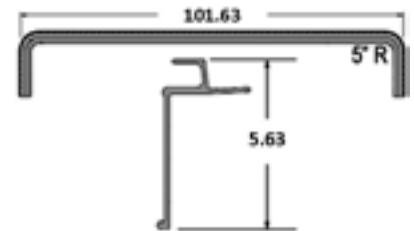

Part Number	Description	Length
03-6650-0-510	UTILITY 4000DX, 4.75"R	102.00"

Part Number	Description	Length
FWP00027	VANGUARD VIP4000 4.5"R	102.31"

Part Number	Description	Length
FWP00063	VANGUARD MAXCUBE 4.5"R	102.38"

Part Number	Description	Length
FWP00100	VANGUARD VXP 4.5"R	102.50"

Part Number	Description	Length
04000001	WABASH	102.00"

Part Number	Description	Length
04A00211	WABASH DRY FRT	101.63"

Part Number	Description	Length
04A00800	WABASH REEFER	101.50"

Part Number	Description	Length
04A01826	WABASH DURAPLATE	101.63"