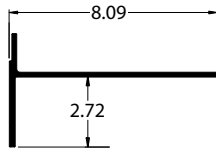

GREAT DANE RADIUS FRONT TOP RAILS

Part Number	Description	Dim "A"	Dim "B"
40707505	6"R, SUPERSEAL	102.31"	8.10"
40707506		96.00"	

Part Number	Description	Dim "A"	Dim "B"
41200862	6"R, LAX-TEC	95.50"	16.12"
41200863		101.86"	

Part Number	Description	Dim "A"	Dim "B"
41200891	6"R, P-SERIES	101.30"	16.31"
40701222	6"R, P-SERIES	94.94"	
40702106	10"R, P-SERIES SS	101.76"