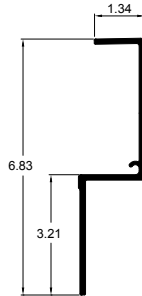

GREAT DANE STRAIGHT FRONT TOP RAILS

Part Number	Description
43000001	P-SERIES PLATE 93.00"

Part Number	Description
60310111X093.00	P-SERIES 93.00"

Part Number	Description
60311601	P-SERIES THINWALL 91.25"

Part Number	Description
60318827X093.00	P-SERIES COMPOSITE 93.00"

Part Number	Description
60318002	P-SERIES COMPOSITE PLATEWALL 93.00"

Part Number	Description
60301603	GD PLATEWALL 145.00"

Part Number	Description
60304607X131.00	GD EXT SKIN 131.00"

Part Number	Description	Dim "A"	Dim "B"
41200891	6"R, P-SERIES	101.30"	16.31"
40701222	6"R, P-SERIES	94.94"	
40702106	10"R, P-SERIES SS	101.76"	

Part Number	Description	Dim "A"	Dim "B"
41201967	6"R, SLT-C/T	101.86"	11.12"
41204458		95.50"	

Part Number	Description	Dim "A"	Dim "B"
41203146	10"R, FLT RF	95.26"	16.12"
41203147		401.62"	
41203165		101.62"	

Part Number	Description	Dim "A"	Dim "B"
41203187	6"R, T/C REF	101.86"	16.12"
79730	10"R, FLT RF	95.50"	
79740		101.86"	