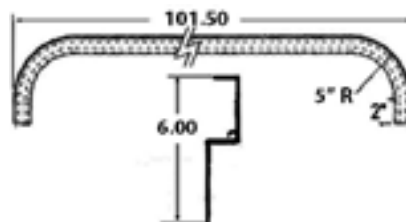

Part Number	Description	Length
511-1-130B	TRAILMOBILE O-MODEL	102.38"

Part Number	Description	Length
03-6650-0-310	UTILITY PARAGOULD, 4.75"R	102.00"

Part Number	Description	Length
03-6650-0-423	UTILITY 3000R, 4.75"R	102.00"

Part Number	Description	Length
03-6650-0-510	UTILITY 4000DX, 4.75"R	102.00"

Part Number	Description	Length
FWP00027	VANGUARD VIP4000 4.5"R	102.31"

Part Number	Description	Length
FWP00063	VANGUARD MAXCUBE 4.5"R	102.38"

Part Number	Description	Length
FWP00100	VANGUARD VXP 4.5"R	102.50"

Part Number	Description	Length
04000001	WABASH	102.00"

Part Number	Description	Length
04A00211	WABASH DRY FRT	101.63"

Part Number	Description	Length
04A00800	WABASH REEFER	101.50"