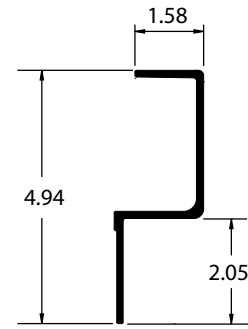

GREAT DANE BEVELED FRONT TOP RAILS

Part Number	Dim "A"	Dim "B"	Dim "C"
32032520	95.50"	16.13"	7.48"
32032522			4.13"
32032729	95.65"	16.11"	4.26"
32032730			7.50"
32033083	101.86"	13.13"	4.05"
32033084			7.25"
32033085	102.01"	16.11"	4.26"
32033087			7.50"

Part Number	Dim "A"	Dim "B"	Dim "C"
32001005	102.01"	16.11"	3.76"
32001006	95.50"	13.13"	3.53"
32001007	101.86"		

ALL MAKES BEVELED

TRAILMOBILE O-MODEL BEVELED

Part Number	Dim "A"
511-1-109-2	96.00"
511-1-109-2-1	102.00"
511-1-109-2-2	102.38"

Part Number	Description	Dim "A"	Dim "B"
41200891	6"R, P-SERIES	101.30"	16.31"
40701222	6"R, P-SERIES	94.94"	
40702106	10"R, P-SERIES SS	101.76"	

Part Number	Description	Dim "A"	Dim "B"
41201967	6"R, SLT-C/T	101.86"	11.12"
41204458		95.50"	

Part Number	Description	Dim "A"	Dim "B"
41201977	6"R, CLASSIC	101.86"	11.12"
41201985		95.50"	
41201999		101.86"	

Part Number	Description	Dim "A"	Dim "B"
41203113	10"R, CLASSIC	95.50"	16.12"
41203114		101.86"	
41203162	6"R, CLASSIC	95.50"	
41203163		101.86"	
41203196		6"R, Q-MOD	7.80"