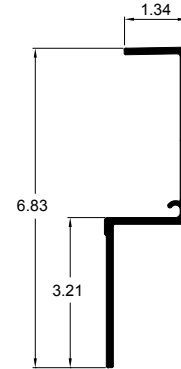

GREAT DANE RADIUS FRONT TOP RAILS

Part Number	Description	Dim "A"	Dim "B"
40707505	6"R, SUPERSEAL	102.31"	8.10"
40707506		96.00"	

Part Number	Description	Dim "A"	Dim "B"
41200862	6"R, LAX-TEC	95.50"	16.12"
41200863		101.86"	

Part Number	Description	Dim "A"	Dim "B"
41200891	6"R, P-SERIES	101.30"	16.31"
40701222	6"R, P-SERIES	94.94"	
40702106	10"R, P-SERIES SS	101.76"