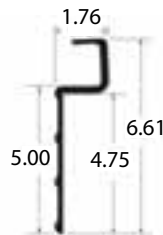

Part Number	Description	Length
WCF5903-1	FRUEHAUF 10"R	102.13"

Part Number	Description	Length
1000-3146	HYUNDAI 6"R	102.13"

ALL MAKES RADIUS FRONT TOP RAILS

Part Number	Description	Length
1000-7412	HYUNDAI 6"R	102.13"

Part Number	Description	Length
511-1-130B	TRAILMOBILE O-MODEL	102.38"

Part Number	Description	Length
03-6650-0-310	UTILITY PARAGOULD, 4.75"R	102.00"

Part Number	Description	Length
03-6650-0-423	UTILITY 3000R, 4.75"R	102.00"

Part Number	Description	Length
03-6650-0-510	UTILITY 4000DX, 4.75"R	102.00"

Part Number	Description	Length
FWP00027	VANGUARD VIP4000 4.5"R	102.31"

Part Number	Description	Length
FWP00063	VANGUARD MAXCUBE 4.5"R	102.38"

Part Number	Description	Length
FWP00100	VANGUARD VXP 4.5"R	102.50"

Part Number	Description	Length
04000001	WABASH	102.00"

Part Number	Description	Length
04A00211	WABASH DRY FRT	101.63"

Part Number	Description	Length
04A00800	WABASH REEFER	101.50"