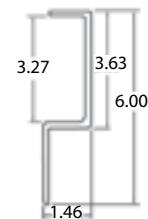

Part Number	Description	Dim "A"	Dim "B"
41203146	10"R, FLT RF	95.26"	16.12"
41203147		401.62"	
41203165		101.62"	

Part Number	Description	Dim "A"	Dim "B"
41203187	6"R, T/C REF	101.86"	16.12"
79730	10"R, FLT RF	95.50"	
79740		101.86"	

Part Number	Description	Dim A"	Dim "B"
79741	10"R, FLT RF	101.86"	16.12"

Part Number	Description	Dim "A"	Dim "B"
AE1B010-0992	10"R, PINES	102.75"	12.88"

FRONT TOP COVERS

SUPERSEAL NOSE RAIL COVER		
Part Number	Description	Length
041-27829-01606	MILL FINISH ALUMINUM	100.38"
60378910X087.50		87.50"

MORGAN FRONT TOP RADIUS PANEL		
Part Number	Description	Length
13502	MILL FINISH ALUMINUM	86.88"
1358401	S/S	

ALL MAKES RADIUS FRONT TOP RAILS

Part Number	Description	Length
251122102	DORSEY 10"R	102.00"
251128702	DORSEY 6"R	

Part Number	Description	Length
WCF5903-1	FRUEHAUF 10"R	102.13"

Part Number	Description	Length
1000-3146	HYUNDAI 6"R	102.13"

ALL MAKES RADIUS FRONT TOP RAILS

Part Number	Description	Length
1000-7412	HYUNDAI 6"R	102.13"