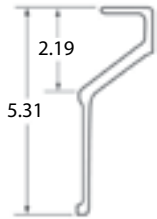

Part Number	Description	Dim "A"	Dim "B"
41203146	10"R, FLT RF	95.26"	16.12"
41203147		401.62"	
41203165		101.62"	

Part Number	Description	Dim "A"	Dim "B"
41203187	6"R, T/C REF	101.86"	16.12"
79730	10"R, FLT RF	95.50"	
79740		101.86"	

Part Number	Description	Dim A"	Dim "B"
79741	10"R, FLT RF	101.86"	16.12"

Part Number	Description	Dim "A"	Dim "B"
AE1B010-0992	10"R, PINES	102.75"	12.88"

FRONT TOP COVERS

SUPERSEAL NOSE RAIL COVER		
Part Number	Description	Length
041-27829-01606	MILL FINISH ALUMINUM	100.38"
60378910X087.50		87.50"

MORGAN FRONT TOP RADIUS PANEL		
Part Number	Description	Length
13502	MILL FINISH ALUMINUM	86.88"
1358401	S/S	

ALL MAKES RADIUS FRONT TOP RAILS

Part Number	Description	Length
251122102	DORSEY 10"R	102.00"
251128702	DORSEY 6"R	

Part Number	Description	Length
WCF5903-1	FRUEHAUF 10"R	102.13"

Part Number	Description	Length
1000-3146	HYUNDAI 6"R	102.13"

ALL MAKES RADIUS FRONT TOP RAILS

Part Number	Description	Length
1000-7412	HYUNDAI 6"R	102.13"