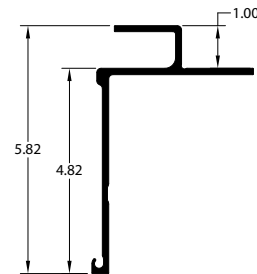

GREAT DANE STRAIGHT FRONT TOP RAILS

Part Number	Description
43000001	P-SERIES PLATE 93.00"

Part Number	Description
60310111X093.00	P-SERIES 93.00"

Part Number	Description
60311601	P-SERIES THINWALL 91.25"

Part Number	Description
60318827X093.00	P-SERIES COMPOSITE 93.00"

Part Number	Description
60318002	P-SERIES COMPOSITE PLATEWALL 93.00"

Part Number	Description
60301603	GD PLATEWALL 145.00"

Part Number	Description
60304607X131.00	GD EXT SKIN 131.00"

GREAT DANE BEVELED FRONT TOP RAILS

Part Number	Dim "A"	Dim "B"	Dim "C"
32032520	95.50"	16.13"	7.48"
32032522			4.13"
32032729	95.65"	16.11"	4.26"
32032730			7.50"
32033083	101.86"	13.13"	4.05"
32033084			7.25"
32033085	102.01"	16.11"	4.26"
32033087			7.50"

Part Number	Description	Dim "A"	Dim "B"
41200891	6"R, P-SERIES	101.30"	16.31"
40701222	6"R, P-SERIES	94.94"	
40702106	10"R, P-SERIES SS	101.76"	

Part Number	Description	Dim "A"	Dim "B"
41201967	6"R, SLT-C/T	101.86"	11.12"
41204458		95.50"	