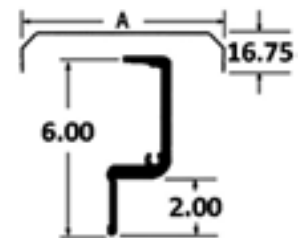

Part Number	Description
60318827X093.00	P-SERIES COMPOSITE 93.00"

Part Number	Description
60318002	P-SERIES COMPOSITE PLATEWALL 93.00"

Part Number	Description
60301603	GD PLATEWALL 145.00"

Part Number	Description
60304607X131.00	GD EXT SKIN 131.00"

GREAT DANE BEVELED FRONT TOP RAILS

Part Number	Dim "A"	Dim "B"	Dim "C"
32032520	95.50"	16.13"	7.48"
32032522			4.13"
32032729	95.65"	16.11"	4.26"
32032730			7.50"
32033083	101.86"	13.13"	4.05"
32033084			7.25"
32033085	102.01"	16.11"	4.26"
32033087			7.50"

Part Number	Dim "A"	Dim "B"	Dim "C"
32001005	102.01"	16.11"	3.76"
32001006	95.50"	13.13"	3.53"
32001007	101.86"		

ALL MAKES BEVELED

TRAILMOBILE O-MODEL BEVELED

Part Number	Dim "A"
511-1-109-2	96.00"
511-1-109-2-1	102.00"
511-1-109-2-2	102.38"

Part Number	Description	Dim "A"	Dim "B"
41200891	6"R, P-SERIES	101.30"	16.31"
40701222	6"R, P-SERIES	94.94"	
40702106	10"R, P-SERIES SS	101.76"	

Part Number	Description	Dim "A"	Dim "B"
41201967	6"R, SLT-C/T	101.86"	11.12"
41204458		95.50"	