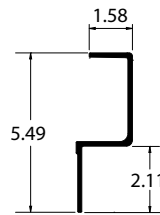

GREAT DANE RADIUS FRONT TOP RAILS

Part Number	Description	Dim "A"	Dim "B"
40707505	6"R, SUPERSEAL	102.31"	8.10"
40707506		96.00"	

Part Number	Description	Dim "A"	Dim "B"
41200862	6"R, LAX-TEC	95.50"	16.12"
41200863		101.86"	

Part Number	Description	Dim "A"	Dim "B"
41200891	6"R, P-SERIES	101.30"	16.31"
40701222	6"R, P-SERIES	94.94"	
40702106	10"R, P-SERIES SS	101.76"	

Part Number	Description	Dim "A"	Dim "B"
41201967	6"R, SLT-C/T	101.86"	11.12"
41204458		95.50"	

Part Number	Description	Dim "A"	Dim "B"
41201977	6"R, CLASSIC	101.86"	11.12"
41201985		95.50"	
41201999		101.86"	

Part Number	Description	Dim "A"	Dim "B"
41203113	10"R, CLASSIC	95.50"	16.12"
41203114		101.86"	
41203162	6"R, CLASSIC	95.50"	
41203163		101.86"	
41203196		6"R, Q-MOD	7.80"

Part Number	Description	Dim "A"	Dim "B"
41203146	10"R, FLT RF	95.26"	16.12"
41203147		401.62"	
41203165		101.62"	

Part Number	Description	Dim "A"	Dim "B"
41203187	6"R, T/C REF	101.86"	16.12"
79730	10"R, FLT RF	95.50"	
79740		101.86"	