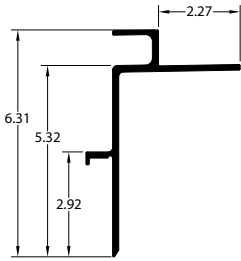

GREAT DANE STRAIGHT FRONT TOP RAILS

Part Number	Description
43000001	P-SERIES PLATE 93.00"

Part Number	Description
60310111X093.00	P-SERIES 93.00"

Part Number	Description
60311601	P-SERIES THINWALL 91.25"

Part Number	Description
60318827X093.00	P-SERIES COMPOSITE 93.00"

Part Number	Description
60318002	P-SERIES COMPOSITE PLATEWALL 93.00"

Part Number	Description
60301603	GD PLATEWALL 145.00"

Part Number	Description
60304607X131.00	GD EXT SKIN 131.00"

GREAT DANE BEVELED FRONT TOP RAILS

Part Number	Dim "A"	Dim "B"	Dim "C"
32032520	95.50"	16.13"	7.48"
32032522			4.13"
32032729	95.65"	16.11"	4.26"
32032730			7.50"
32033083	101.86"	13.13"	4.05"
32033084			7.25"
32033085	102.01"	16.11"	4.26"
32033087			7.50"

Part Number	Description	Dim "A"	Dim "B"
41200891	6"R, P-SERIES	101.30"	16.31"
40701222	6"R, P-SERIES	94.94"	
40702106	10"R, P-SERIES SS	101.76"	

Part Number	Description	Dim "A"	Dim "B"
41201967	6"R, SLT-C/T	101.86"	11.12"
41204458		95.50"	