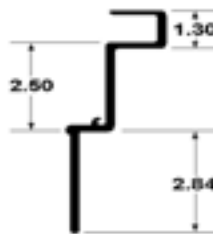

Part Number	Description	Dim "A"	Dim "B"
41203146	10"R, FLT RF	95.26"	16.12"
41203147		401.62"	
41203165		101.62"	

Part Number	Description	Dim "A"	Dim "B"
41203187	6"R, T/C REF	101.86"	16.12"
79730	10"R, FLT RF	95.50"	
79740		101.86"	

Part Number	Description	Dim "A"	Dim "B"
603030NR10	10"R, 1" BOW SHELF	101.86"	16.12"
603030NR6	6"R, 1" BOW SHELF	101.86"	

GREAT DANE RADIUS FRONT TOP RAILS

Part Number	Description	Dim "A"	Dim "B"
76340	10"R, E/S	101.86"	20.12"
76420		95.50"	

Part Number	Description	Dim A"	Dim "B"
79741	10"R, FLT RF	101.86"	16.12"

Part Number	Description	Dim "A"	Dim "B"
AE1B010-0992	10"R, PINES	102.75"	12.88"

FRONT TOP COVERS

SUPERSEAL NOSE RAIL COVER		
Part Number	Description	Length
041-27829-01606	MILL FINISH ALUMINUM	100.38"
60378910X087.50		87.50"

Part Number	Description	Length
WCF5903-1	FRUEHAUF 10"R	102.13"

Part Number	Description	Length
1000-3146	HYUNDAI 6"R	102.13"

ALL MAKES RADIUS FRONT TOP RAILS

Part Number	Description	Length
1000-7412	HYUNDAI 6"R	102.13"