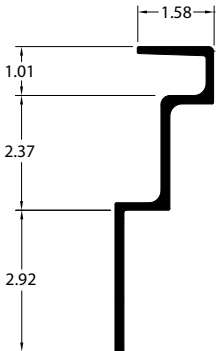

GREAT DANE RADIUS FRONT TOP RAILS

Part Number	Description	Dim "A"	Dim "B"
40707505	6"R, SUPERSEAL	102.31"	8.10"
40707506		96.00"	

Part Number	Description	Dim "A"	Dim "B"
41200862	6"R, LAX-TEC	95.50"	16.12"
41200863		101.86"	

Part Number	Description	Dim "A"	Dim "B"
41200891	6"R, P-SERIES	101.30"	16.31"
40701222	6"R, P-SERIES	94.94"	
40702106	10"R, P-SERIES SS	101.76"	

Part Number	Description	Dim "A"	Dim "B"
41201967	6"R, SLT-C/T	101.86"	11.12"
41204458		95.50"	

Part Number	Description	Dim "A"	Dim "B"
41201977	6"R, CLASSIC	101.86"	11.12"
41201985		95.50"	
41201999		101.86"	

Part Number	Description	Dim "A"	Dim "B"
41203113	10"R, CLASSIC	95.50"	16.12"
41203114		101.86"	
41203162	6"R, CLASSIC	95.50"	
41203163		101.86"	
41203196		6"R, Q-MOD	7.80"

Part Number	Description	Dim "A"	Dim "B"
41203146	10"R, FLT RF	95.26"	16.12"
41203147		401.62"	
41203165		101.62"	

Part Number	Description	Dim "A"	Dim "B"
41203187	6"R, T/C REF	101.86"	16.12"
79730	10"R, FLT RF	95.50"	
79740		101.86"	