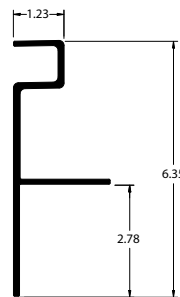

Part Number	Description
60318002	P-SERIES COMPOSITE PLATEWALL 93.00"