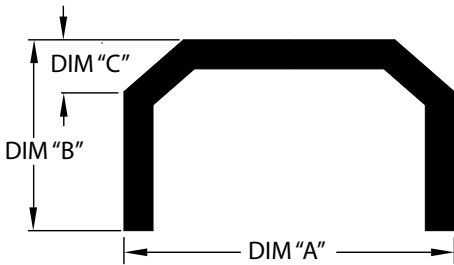

GREAT DANE STRAIGHT FRONT TOP RAILS

Part Number	Description
43000001	P-SERIES PLATE 93.00"

Part Number	Description
60310111X093.00	P-SERIES 93.00"

Part Number	Description
60311601	P-SERIES THINWALL 91.25"

Part Number	Description
60318827X093.00	P-SERIES COMPOSITE 93.00"

Part Number	Description
60318002	P-SERIES COMPOSITE PLATEWALL 93.00"

Part Number	Description
60301603	GD PLATEWALL 145.00"

Part Number	Description
60304607X131.00	GD EXT SKIN 131.00"

GREAT DANE BEVELED FRONT TOP RAILS

Part Number	Dim "A"	Dim "B"	Dim "C"
32032520	95.50"	16.13"	7.48"
32032522			4.13"
32032729	95.65"	16.11"	4.26"
32032730			7.50"
32033083	101.86"	13.13"	4.05"
32033084			7.25"
32033085	102.01"	16.11"	4.26"
32033087			7.50"

Part Number	Description	Dim "A"	Dim "B"
41200891	6"R, P-SERIES	101.30"	16.31"
40701222	6"R, P-SERIES	94.94"	
40702106	10"R, P-SERIES SS	101.76"	

Part Number	Description	Dim "A"	Dim "B"
41201967	6"R, SLT-C/T	101.86"	11.12"
41204458		95.50"	