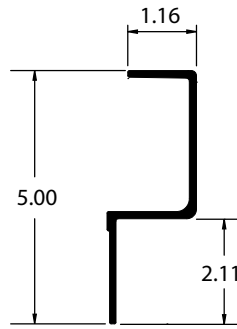

GREAT DANE BEVELED FRONT TOP RAILS

Part Number	Dim "A"	Dim "B"	Dim "C"
32032520	95.50"	16.13"	7.48"
32032522			4.13"
32032729	95.65"	16.11"	4.26"
32032730			7.50"
32033083	101.86"	13.13"	4.05"
32033084			7.25"
32033085	102.01"	16.11"	4.26"
32033087			7.50"

Part Number	Dim "A"	Dim "B"	Dim "C"
32001005	102.01"	16.11"	3.76"
32001006	95.50"	13.13"	3.53"
32001007	101.86"		

ALL MAKES BEVELED

TRAILMOBILE O-MODEL BEVELED

Part Number	Dim "A"
511-1-109-2	96.00"
511-1-109-2-1	102.00"
511-1-109-2-2	102.38"

Part Number	Description	Dim "A"	Dim "B"
41200891	6"R, P-SERIES	101.30"	16.31"
40701222	6"R, P-SERIES	94.94"	
40702106	10"R, P-SERIES SS	101.76"	

Part Number	Description	Dim "A"	Dim "B"
41201967	6"R, SLT-C/T	101.86"	11.12"
41204458		95.50"	

Part Number	Description	Dim "A"	Dim "B"
41203146	10"R, FLT RF	95.26"	16.12"
41203147		401.62"	
41203165		101.62"	

Part Number	Description	Dim "A"	Dim "B"
41203187	6"R, T/C REF	101.86"	16.12"
79730	10"R, FLT RF	95.50"	
79740		101.86"	