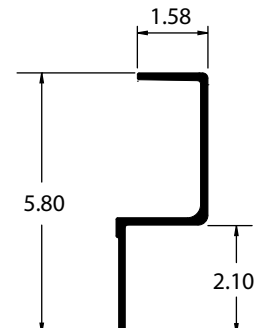

GREAT DANE RADIUS FRONT TOP RAILS

Part Number	Description	Dim "A"	Dim "B"
40707505	6"R, SUPERSEAL	102.31"	8.10"
40707506		96.00"	

Part Number	Description	Dim "A"	Dim "B"
41200862	6"R, LAX-TEC	95.50"	16.12"
41200863		101.86"	

Part Number	Description	Dim "A"	Dim "B"
41200891	6"R, P-SERIES	101.30"	16.31"
40701222	6"R, P-SERIES	94.94"	
40702106	10"R, P-SERIES SS	101.76"	

Part Number	Description	Dim "A"	Dim "B"
41201967	6"R, SLT-C/T	101.86"	11.12"
41204458		95.50"	

Part Number	Description	Dim "A"	Dim "B"
41201977	6"R, CLASSIC	101.86"	11.12"
41201985		95.50"	
41201999		101.86"	

Part Number	Description	Dim "A"	Dim "B"
41203113	10"R, CLASSIC	95.50"	16.12"
41203114		101.86"	
41203162	6"R, CLASSIC	95.50"	
41203163		101.86"	
41203196		6"R, Q-MOD	7.80"

Part Number	Description	Dim "A"	Dim "B"
41203146	10"R, FLT RF	95.26"	16.12"
41203147		401.62"	
41203165		101.62"	

Part Number	Description	Dim "A"	Dim "B"
41203187	6"R, T/C REF	101.86"	16.12"
79730	10"R, FLT RF	95.50"	
79740		101.86"	