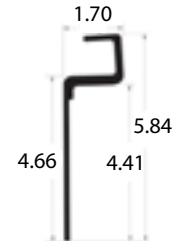

Part Number	Description	Length
WCF5903-1	FRUEHAUF 10"R	102.13"

Part Number	Description	Length
1000-3146	HYUNDAI 6"R	102.13"

ALL MAKES RADIUS FRONT TOP RAILS

Part Number	Description	Length
1000-7412	HYUNDAI 6"R	102.13"

Part Number	Description	Length
511-1-130B	TRAILMOBILE O-MODEL	102.38"

Part Number	Description	Length
03-6650-0-310	UTILITY PARAGOULD, 4.75"R	102.00"

Part Number	Description	Length
03-6650-0-423	UTILITY 3000R, 4.75"R	102.00"

Part Number	Description	Length
03-6650-0-510	UTILITY 4000DX, 4.75"R	102.00"

Part Number	Description	Length
FWP00027	VANGUARD VIP4000 4.5"R	102.31"

Part Number	Description	Length
FWP00063	VANGUARD MAXCUBE 4.5"R	102.38"

Part Number	Description	Length
FWP00100	VANGUARD VXP 4.5"R	102.50"

Part Number	Description	Length
04000001	WABASH	102.00"

Part Number	Description	Length
04A00211	WABASH DRY FRT	101.63"

Part Number	Description	Length
04A00800	WABASH REEFER	101.50"