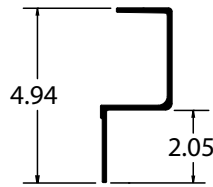

Part Number	Description
60318827X093.00	P-SERIES COMPOSITE 93.00"

Part Number	Description
60318002	P-SERIES COMPOSITE PLATEWALL 93.00"

Part Number	Description
60301603	GD PLATEWALL 145.00"

Part Number	Description
60304607X131.00	GD EXT SKIN 131.00"

GREAT DANE BEVELED FRONT TOP RAILS

Part Number	Dim "A"	Dim "B"	Dim "C"
32032520	95.50"	16.13"	7.48"
32032522			4.13"
32032729	95.65"	16.11"	4.26"
32032730			7.50"
32033083	101.86"	13.13"	4.05"
32033084			7.25"
32033085	102.01"	16.11"	4.26"
32033087			7.50"

Part Number	Description	Dim "A"	Dim "B"
41200891	6"R, P-SERIES	101.30"	16.31"
40701222	6"R, P-SERIES	94.94"	
40702106	10"R, P-SERIES SS	101.76"	

Part Number	Description	Dim "A"	Dim "B"
41201967	6"R, SLT-C/T	101.86"	11.12"
41204458		95.50"	

Part Number	Description	Dim "A"	Dim "B"
41201977	6"R, CLASSIC	101.86"	11.12"
41201985		95.50"	
41201999		101.86"	

Part Number	Description	Dim "A"	Dim "B"
41203113	10"R, CLASSIC	95.50"	16.12"
41203114		101.86"	
41203162	6"R, CLASSIC	95.50"	
41203163		101.86"	
41203196		6"R, Q-MOD	7.80"