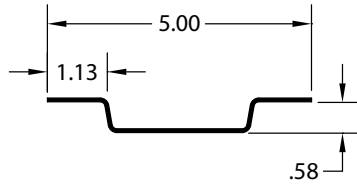

### GREAT DANE STEEL SIDE POST

Part Number	Length
40900411	110.38"
40900480	134.00"

Part Number	Length
40904601X110.37	110.37"

Part Number	Length
40906202002	107.75"

Part Number	Length
40913352S113N50	113.50"

Part Number	Length
40915084	107.00"

Part Number	Length
40915127S107N00	107.00"

Part Number	Length
40915198X106.81	106.81"

Part Number	Length
43521017002	112.00"

Part Number	Length
43599157	120.00"
08912	134.00"

Part Number	Length	Notes
49900209	110.00"	
49900329		UNPUNCHED

Part Number	Length
69102998	107.00"
40913348	107.37"

Part Number	Length
69104746	106.75"