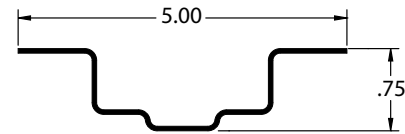

GREAT DANE LOGISTIC POST

Part Number	Dim "A"	Dim "B"	Dim "C"	Material	Slot Type
43000238	110.00"	4.00"	15.50"	GALVANIZED	"A"

Part Number	Dim "A"	Dim "B"	Dim "C"	Material	Slot Type
SPB9060-08M	108.75"	4.00"	26.00"	GALVANIZED	"A"