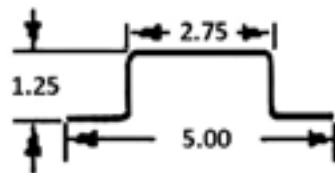

Part Number	Description	Length
01-21122-006-00	STOUGHTON INNER	109.00"

Part Number	Description	Length
02155	STRICK HAT TYPE	107.50"

Part Number	Description	Length
27137	STRICK "A" SLOT	110.00"

Part Number	Description	Length
015201011	SUPREME ZEE	106.38"

Part Number	Description	Length
90-4-1988-0-112	TRAILMOBILE HAT	112.00"

Part Number	Description	Length
90-4-2033P-0-112	TRAILMOBILE HAT	112.00"

Part Number	Description	Length
03-6512-0-033	UTILITY "A" SLOT	112.38"

Part Number	Description	Length
03-6513-0-118	UTILITY DRY VAN	110.00"

Part Number	Description	Length
PST00029	VANGUARD A-SLOT	109.50"

Part Number	Description	Length
PST00031	VANGUARD MAXCUBE A-SLOT 14GA GALV FOR 2MM LINING	109.50"