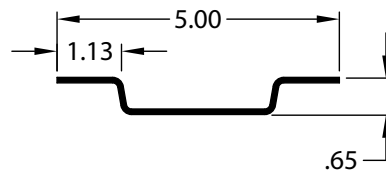

### GREAT DANE STEEL SIDE POST

Part Number	Length
40900411	110.38"
40900480	134.00"

Part Number	Length
40904601X110.37	110.37"

Part Number	Length
40906202002	107.75"

Part Number	Length
40913352S113N50	113.50"

Part Number	Length
40915084	107.00"

Part Number	Length
40915127S107N00	107.00"

Part Number	Length
40915198X106.81	106.81"

Part Number	Length
43521017002	112.00"

Part Number	Length
43599157	120.00"
08912	134.00"

Part Number	Length	Notes
49900209	110.00"	
49900329		UNPUNCHED

Part Number	Length
69102998	107.00"
40913348	107.37"

Part Number	Length
69104746	106.75"