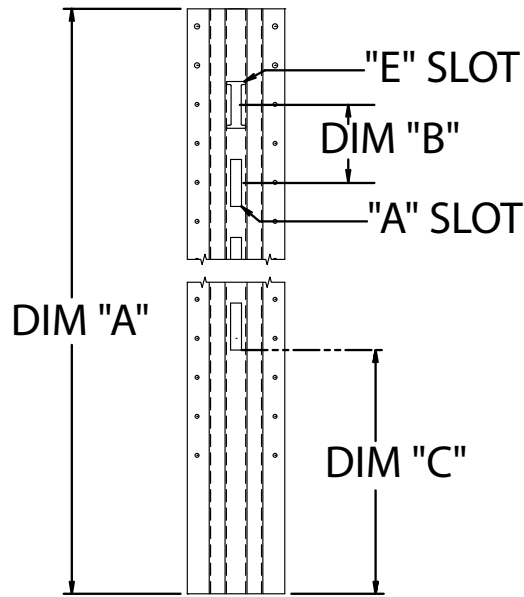

GREAT DANE LOGISTIC POST

Part Number	Dim "A"	Dim "B"	Dim "C"	Material	Slot Type
43000238	110.00"	4.00"	15.50"	GALVANIZED	"A"

Part Number	Dim "A"	Dim "B"	Dim "C"	Material	Slot Type
SPB9060-08M	108.75"	4.00"	26.00"	GALVANIZED	"A"

Part Number	Dim "A"	Dim "B"	Dim "C"	Material	Slot Type
40915011X110.00	110.00"	4.00"	12.20"	GALVANIZED	"A"
40915034X110.00			12.50"		"E"
40915035X109N00	109.00"	4.00"	12.50"	GALVANIZED	"A"
40915075X109.25	109.25"		24.50"		
40915201S109.25					

Part Number	Dim "A"	Dim "B"	Dim "C"	Material	Slot Type
43599019003	107.00"	4.00"	12.50"	GALVANIZED	"A"
43599019004	113.00"		12.50"		

Part Number	Dim "A"	Dim "B"	Dim "C"	Material	Slot Type
40906401001	112.00"	4.00"	3.00"	GALVANIZED	"A"
69103091	107.00"		12.00"		"E"

Part Number	Dim "A"	Dim "B"	Dim "C"	Material	Slot Type
40915130X107.00	107.00"	10.00"	16.19"	GALVANIZED	ANCRA TRACK
40915202M106.00	106.00"	6.00"	38.13"		
40915336X108.37	108.37"	12.00"	31.00"		

Part Number	Dim "A"	Dim "B"	Dim "C"	Material	Slot Type
40915179	106.94"	4.00"	12.50"	GALVANIZED	"A"
40915247	109.00"