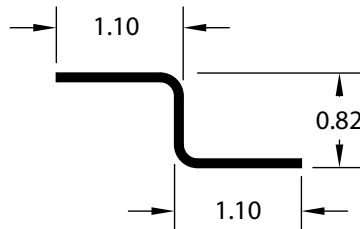

### GREAT DANE STEEL SIDE POST

Part Number	Length
40900411	110.38"
40900480	134.00"

Part Number	Length
40904601X110.37	110.37"

Part Number	Length
40906202002	107.75"

Part Number	Length
40913352S113N50	113.50"

Part Number	Length
40915084	107.00"

Part Number	Length
40915127S107N00	107.00"

Part Number	Length
40915198X106.81	106.81"

Part Number	Length
43521017002	112.00"

Part Number	Length
43599157	120.00"
08912	134.00"

Part Number	Length	Notes
49900209	110.00"	
49900329		UNPUNCHED

Part Number	Length
69102998	107.00"
40913348	107.37"

Part Number	Length
69104746	106.75"