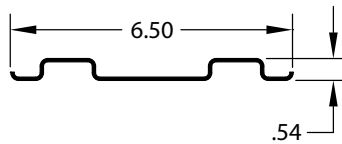

### GREAT DANE STEEL SIDE POST

Part Number	Length
40900411	110.38"
40900480	134.00"

Part Number	Length
40904601X110.37	110.37"

Part Number	Length
40906202002	107.75"

Part Number	Length
40913352S113N50	113.50"

Part Number	Length
40915084	107.00"

Part Number	Length
40915127S107N00	107.00"

Part Number	Length
40915198X106.81	106.81"

Part Number	Length
43521017002	112.00"

Part Number	Length
43599157	120.00"
08912	134.00"

Part Number	Length	Notes
49900209	110.00"	
49900329		UNPUNCHED

Part Number	Length
69102998	107.00"
40913348	107.37"

Part Number	Length
69104746	106.75"