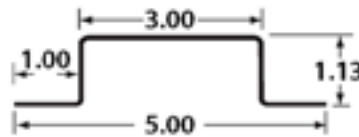

Part Number	Description	Length
03-6513-0-118	UTILITY DRY VAN	110.00"