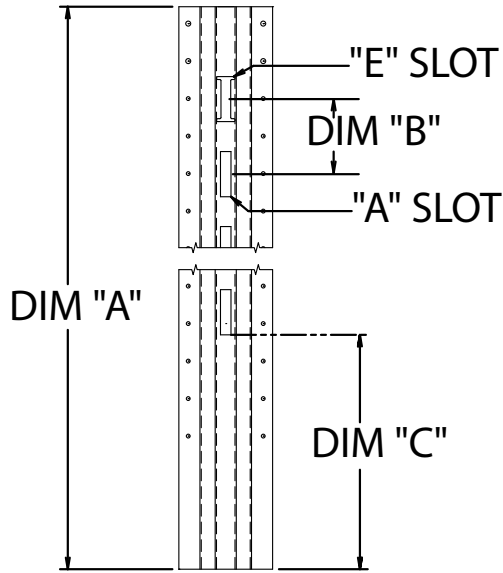

### GREAT DANE STEEL SIDE POST

Part Number	Length
40900411	110.38"
40900480	134.00"

Part Number	Length
40904601X110.37	110.37"

Part Number	Length
40906202002	107.75"

Part Number	Length
40913352S113N50	113.50"

Part Number	Length
40915084	107.00"

Part Number	Length
40915127S107N00	107.00"

Part Number	Length
40915198X106.81	106.81"

Part Number	Length
43521017002	112.00"

Part Number	Length
43599157	120.00"
08912	134.00"

Part Number	Length	Notes
49900209	110.00"	
49900329		UNPUNCHED

Part Number	Length
69102998	107.00"
40913348	107.37"

Part Number	Length
69104746	106.75"

## GREAT DANE LOGISTIC POST

Part Number	Dim "A"	Dim "B"	Dim "C"	Material	Slot Type
40908201	139.87"	4.00"	2.00"	GALVANIZED	"A"
40913341	107.00"		12.50"	ALUMINUM	
43599019001	133.37"		5.38"		
40901731	109.37"		2.00"	GALVANIZED	
40901780	133.87"				