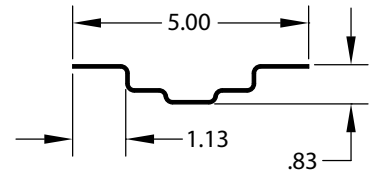

### GREAT DANE STEEL SIDE POST

Part Number	Length
40900411	110.38"
40900480	134.00"

Part Number	Length
40904601X110.37	110.37"

Part Number	Length
40906202002	107.75"

Part Number	Length
40913352S113N50	113.50"

Part Number	Length
40915084	107.00"

Part Number	Length
40915127S107N00	107.00"

Part Number	Length
40915198X106.81	106.81"

Part Number	Length
43521017002	112.00"

Part Number	Length
43599157	120.00"
08912	134.00"

Part Number	Length	Notes
49900209	110.00"	
49900329		UNPUNCHED

Part Number	Length
69102998	107.00"
40913348	107.37"

Part Number	Length
69104746	106.75"