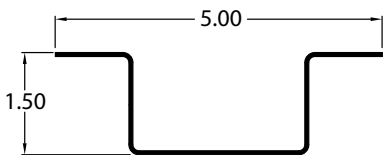

### GREAT DANE STEEL SIDE POST

Part Number	Length
40900411	110.38"
40900480	134.00"

Part Number	Length
40904601X110.37	110.37"

Part Number	Length
40906202002	107.75"

Part Number	Length
40913352S113N50	113.50"

Part Number	Length
40915084	107.00"

Part Number	Length
40915127S107N00	107.00"

Part Number	Length
40915198X106.81	106.81"

Part Number	Length
43521017002	112.00"

Part Number	Length
43599157	120.00"
08912	134.00"

Part Number	Length	Notes
49900209	110.00"	
49900329		UNPUNCHED

Part Number	Length
69102998	107.00"
40913348	107.37"

Part Number	Length
69104746	106.75"