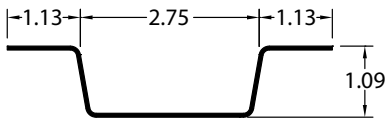

### GREAT DANE STEEL SIDE POST

Part Number	Length
40900411	110.38"
40900480	134.00"

Part Number	Length
40904601X110.37	110.37"

Part Number	Length
40906202002	107.75"

Part Number	Length
40913352S113N50	113.50"

Part Number	Length
40915084	107.00"

Part Number	Length
40915127S107N00	107.00"

Part Number	Length
40915198X106.81	106.81"

Part Number	Length
43521017002	112.00"

Part Number	Length
43599157	120.00"
08912	134.00"