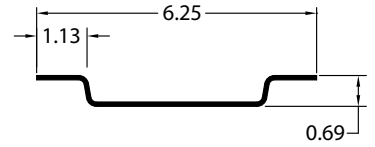

### GREAT DANE STEEL SIDE POST

Part Number	Length
40900411	110.38"
40900480	134.00"

Part Number	Length
40904601X110.37	110.37"

Part Number	Length
40906202002	107.75"

Part Number	Length
40913352S113N50	113.50"

Part Number	Length
40915084	107.00"

Part Number	Length
40915127S107N00	107.00"

Part Number	Length
40915198X106.81	106.81"

Part Number	Length
43521017002	112.00"

Part Number	Length
43599157	120.00"
08912	134.00"

Part Number	Length	Notes
49900209	110.00"	
49900329		UNPUNCHED

Part Number	Length
69102998	107.00"
40913348	107.37"

Part Number	Length
69104746	106.75"