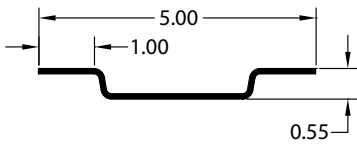

### GREAT DANE STEEL SIDE POST

Part Number	Length
40900411	110.38"
40900480	134.00"

Part Number	Length
40904601X110.37	110.37"

Part Number	Length
40906202002	107.75"

Part Number	Length
40913352S113N50	113.50"

Part Number	Length
40915084	107.00"

Part Number	Length
40915127S107N00	107.00"

Part Number	Length
40915198X106.81	106.81"

Part Number	Length
43521017002	112.00"

Part Number	Length
43599157	120.00"
08912	134.00"

Part Number	Length	Notes
49900209	110.00"	
49900329		UNPUNCHED

Part Number	Length
69102998	107.00"
40913348	107.37"

Part Number	Length
69104746	106.75"