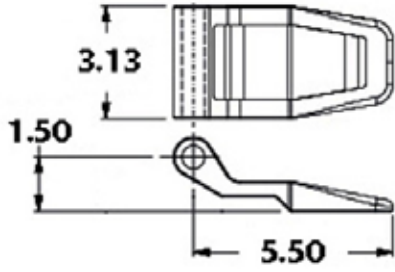

## CONTAINER HINGES

Part Number	Description
1402-2274	ZINC PLATED STEEL W/ 1/2" NYLON BUSHING REPLACES #HF-005

Part Number	Description
1402-6373	ZINC PLATED STEEL W/ 1/2" BRASS BUSHING FITS CIMC CONTAINER

## CONTAINER CASTINGS

Part Number	Description
6202-5020-C/D	BOTTOM CASTING, DOMESTIC CONTAINER, DOUBLE APERTURE, SHALLOW