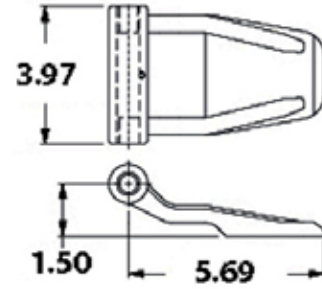

## CONTAINER HINGES

Part Number	Description
1402-2274	ZINC PLATED STEEL W/ 1/2" NYLON BUSHING REPLACES #HF-005

Part Number	Description
1402-6373	ZINC PLATED STEEL W/ 1/2" BRASS BUSHING FITS CIMC CONTAINER

## CONTAINER CASTINGS

Part Number	Description
6202-5020-C/D	BOTTOM CASTING, DOMESTIC CONTAINER, DOUBLE APERTURE, SHALLOW