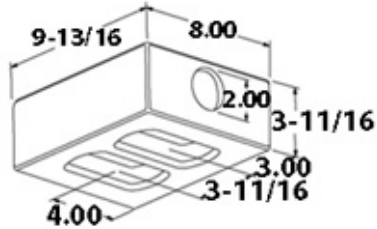

## CONTAINER HINGES

Part Number	Description
1402-2274	ZINC PLATED STEEL W/ 1/2" NYLON BUSHING REPLACES #HF-005

Part Number	Description
1402-6373	ZINC PLATED STEEL W/ 1/2" BRASS BUSHING FITS CIMC CONTAINER

## CONTAINER CASTINGS

Part Number	Description
6202-5020-C/D	BOTTOM CASTING, DOMESTIC CONTAINER, DOUBLE APERTURE, SHALLOW