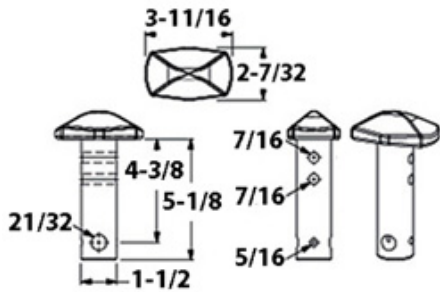

**TWISTLOCKS AND PINS**

Part Number	Description
1103-1213-L	PINLOCK FRONT BOLSTER R/S

Part Number	Description
1101-3690-R	RETRACTABLE LONG BACKPLATE ROUNDED CORNERS

Part Number	Description
1105-1131-2	PIN FOR TWISTLOCK 1131, 1206, 1207, L/R

Part Number	Description
1105-1148-2	PIN FOR TWISTLOCK 1148, 1235, 1236, 3270, 3290

Part Number	Description
1105-1257-2	PIN FOR TWISTLOCK 1257, 1259, 3229, 3248, F66, F-77

Part Number	Description
1105-1301	PIN FOR ML85-2/3 TWISTLOCK OLD BODY W/O WASHER

### TWISTLOCK PINS

Part Number	Description
1105-1452	PIN FOR TWISTLOCK PENZ 90-05

Part Number	Description
1105-1148-2	PIN FOR TWISTLOCK 1148, 1235, 1236, 3270, 3290

Part Number	Description
1105-3533-2	PIN FOR TWISTLOCK 3500, 3600, 3700 SERIES

### TWISTLOCK HANDLES

Part Number	Description
1105-3533-INNER	PIN ASSEMBLY FOR 3500, 3600, 3700 SERIES

Part Number	Description
1107-1131-4	HANDLE FOR TWISTLOCK 1131, 1206, L/R

Part Number	Description
1107-1207-4	HANDLE FOR TWISTLOCK 1207-L 1207-R