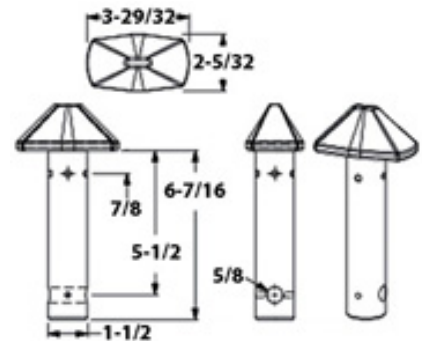

**TWISTLOCKS AND PINS**

Part Number	Description
1103-1213-L	PINLOCK FRONT BOLSTER R/S

Part Number	Description
1101-3690-R	RETRACTABLE LONG BACKPLATE ROUNDED CORNERS

Part Number	Description
1105-1131-2	PIN FOR TWISTLOCK 1131, 1206, 1207, L/R

Part Number	Description
1105-1148-2	PIN FOR TWISTLOCK 1148, 1235, 1236, 3270, 3290

Part Number	Description
1105-1257-2	PIN FOR TWISTLOCK 1257, 1259, 3229, 3248, F66, F-77

Part Number	Description
1105-1301	PIN FOR ML85-2/3 TWISTLOCK OLD BODY W/O WASHER

### TWISTLOCK PINS

Part Number	Description
1105-1452	PIN FOR TWISTLOCK PENZ 90-05

Part Number	Description
1105-1148-2	PIN FOR TWISTLOCK 1148, 1235, 1236, 3270, 3290

Part Number	Description
1105-3533-2	PIN FOR TWISTLOCK 3500, 3600, 3700 SERIES

### TWISTLOCK HANDLES

Part Number	Description
1105-3533-INNER	PIN ASSEMBLY FOR 3500, 3600, 3700 SERIES

Part Number	Description
1107-1131-4	HANDLE FOR TWISTLOCK 1131, 1206, L/R

Part Number	Description
1107-1207-4	HANDLE FOR TWISTLOCK 1207-L 1207-R