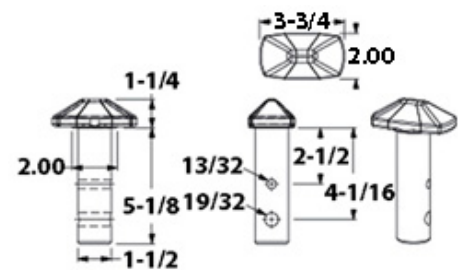

**TWISTLOCKS AND PINS**

Part Number	Description
1103-1213-L	PINLOCK FRONT BOLSTER R/S

Part Number	Description
1101-3690-R	RETRACTABLE LONG BACKPLATE ROUNDED CORNERS

Part Number	Description
1105-1131-2	PIN FOR TWISTLOCK 1131, 1206, 1207, L/R

Part Number	Description
1105-1148-2	PIN FOR TWISTLOCK 1148, 1235, 1236, 3270, 3290

Part Number	Description
1105-1257-2	PIN FOR TWISTLOCK 1257, 1259, 3229, 3248, F66, F-77

Part Number	Description
1105-1301	PIN FOR ML85-2/3 TWISTLOCK OLD BODY W/O WASHER

Part Number	Description
1105-1321	PIN FOR TWISTLOCK STRICK CHASSIS, ML85-4/5

Part Number	Description
1105-1447	PIN FOR TWISTLOCK SCHULZ F-33

Part Number	Description
1105-1450	PIN FOR TWISTLOCK PENZ 90-36/ST, L/R

### TWISTLOCK HANDLES

Part Number	Description
1105-3533-INNER	PIN ASSEMBLY FOR 3500, 3600, 3700 SERIES

Part Number	Description
1107-1131-4	HANDLE FOR TWISTLOCK 1131, 1206, L/R

Part Number	Description
1107-1207-4	HANDLE FOR TWISTLOCK 1207-L 1207-R