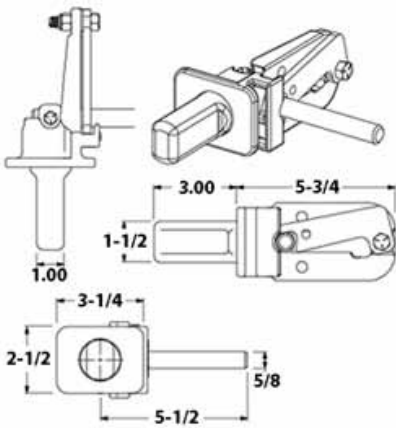

**TWISTLOCKS AND PINS**

Part Number	Description
1103-1213-L	PINLOCK FRONT BOLSTER R/S

Part Number	Description
1101-3690-R	RETRACTABLE LONG BACKPLATE ROUNDED CORNERS

Part Number	Description
1105-1131-2	PIN FOR TWISTLOCK 1131, 1206, 1207, L/R

Part Number	Description
1105-1148-2	PIN FOR TWISTLOCK 1148, 1235, 1236, 3270, 3290

Part Number	Description
1105-1257-2	PIN FOR TWISTLOCK 1257, 1259, 3229, 3248, F66, F-77

Part Number	Description
1105-1301	PIN FOR ML85-2/3 TWISTLOCK OLD BODY W/O WASHER

### TWISTLOCK PINS

Part Number	Description
1105-1452	PIN FOR TWISTLOCK PENZ 90-05

Part Number	Description
1105-1148-2	PIN FOR TWISTLOCK 1148, 1235, 1236, 3270, 3290

Part Number	Description
1105-3533-2	PIN FOR TWISTLOCK 3500, 3600, 3700 SERIES

### TWISTLOCK HANDLES

Part Number	Description
1105-3533-INNER	PIN ASSEMBLY FOR 3500, 3600, 3700 SERIES

Part Number	Description
1107-1131-4	HANDLE FOR TWISTLOCK 1131, 1206, L/R

Part Number	Description
1107-1207-4	HANDLE FOR TWISTLOCK 1207-L 1207-R