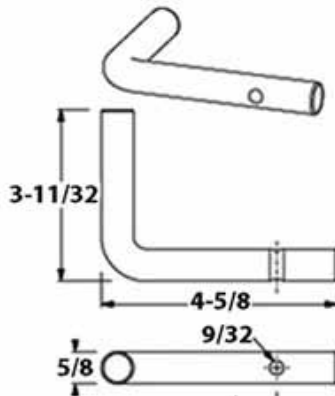

Part Number	Description
1105-1321	PIN FOR TWISTLOCK STRICK CHASSIS, ML85-4/5

Part Number	Description
1105-1447	PIN FOR TWISTLOCK SCHULZ F-33

Part Number	Description
1105-1450	PIN FOR TWISTLOCK PENZ 90-36/ST, L/R

### TWISTLOCK PINS

Part Number	Description
1105-1452	PIN FOR TWISTLOCK PENZ 90-05

Part Number	Description
1105-1148-2	PIN FOR TWISTLOCK 1148, 1235, 1236, 3270, 3290

Part Number	Description
1105-3533-2	PIN FOR TWISTLOCK 3500, 3600, 3700 SERIES

### TWISTLOCK HANDLES

Part Number	Description
1105-3533-INNER	PIN ASSEMBLY FOR 3500, 3600, 3700 SERIES

Part Number	Description
1107-1131-4	HANDLE FOR TWISTLOCK 1131, 1206, L/R

Part Number	Description
1107-1207-4	HANDLE FOR TWISTLOCK 1207-L 1207-R

Part Number	Description
1107-1175-4	HANDLE FOR PINLOCK 1175, 1213, 1318

Part Number	Description
1107-1269-L	HANDLE FOR TWISTLOCK ML85-2/3 LH (SHOWN)
1107-1269-R	HANDLE FOR TWISTLOCK ML85-2/3 RH

Part Number	Description
1107-1300-L	HANDLE FOR TWISTLOCK ML85-4/5 LH (SHOWN)
1107-1300-R	HANDLE FOR TWISTLOCK ML85-4/5 RH