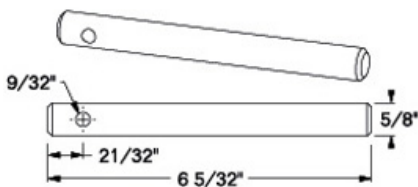

### TWISTLOCK PINS

Part Number	Description
1105-1452	PIN FOR TWISTLOCK PENZ 90-05

Part Number	Description
1105-1148-2	PIN FOR TWISTLOCK 1148, 1235, 1236, 3270, 3290

Part Number	Description
1105-3533-2	PIN FOR TWISTLOCK 3500, 3600, 3700 SERIES

### TWISTLOCK HANDLES

Part Number	Description
1105-3533-INNER	PIN ASSEMBLY FOR 3500, 3600, 3700 SERIES

Part Number	Description
1107-1131-4	HANDLE FOR TWISTLOCK 1131, 1206, L/R

Part Number	Description
1107-1207-4	HANDLE FOR TWISTLOCK 1207-L 1207-R

Part Number	Description
1107-1175-4	HANDLE FOR PINLOCK 1175, 1213, 1318

Part Number	Description
1107-1269-L	HANDLE FOR TWISTLOCK ML85-2/3 LH (SHOWN)
1107-1269-R	HANDLE FOR TWISTLOCK ML85-2/3 RH

Part Number	Description
1107-1300-L	HANDLE FOR TWISTLOCK ML85-4/5 LH (SHOWN)
1107-1300-R	HANDLE FOR TWISTLOCK ML85-4/5 RH