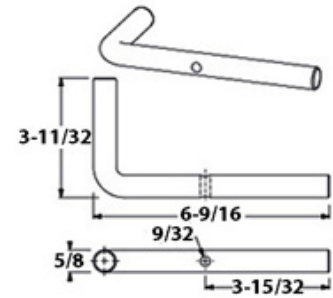

Part Number	Description
1105-1321	PIN FOR TWISTLOCK STRICK CHASSIS, ML85-4/5

Part Number	Description
1105-1447	PIN FOR TWISTLOCK SCHULZ F-33

Part Number	Description
1105-1450	PIN FOR TWISTLOCK PENZ 90-36/ST, L/R

### TWISTLOCK PINS

Part Number	Description
1105-1452	PIN FOR TWISTLOCK PENZ 90-05

Part Number	Description
1105-1148-2	PIN FOR TWISTLOCK 1148, 1235, 1236, 3270, 3290

Part Number	Description
1105-3533-2	PIN FOR TWISTLOCK 3500, 3600, 3700 SERIES

### TWISTLOCK HANDLES

Part Number	Description
1105-3533-INNER	PIN ASSEMBLY FOR 3500, 3600, 3700 SERIES

Part Number	Description
1107-1131-4	HANDLE FOR TWISTLOCK 1131, 1206, L/R

Part Number	Description
1107-1207-4	HANDLE FOR TWISTLOCK 1207-L 1207-R

Part Number	Description
1107-1175-4	HANDLE FOR PINLOCK 1175, 1213, 1318

Part Number	Description
1107-1269-L	HANDLE FOR TWISTLOCK ML85-2/3 LH (SHOWN)
1107-1269-R	HANDLE FOR TWISTLOCK ML85-2/3 RH

Part Number	Description
1107-1300-L	HANDLE FOR TWISTLOCK ML85-4/5 LH (SHOWN)
1107-1300-R	HANDLE FOR TWISTLOCK ML85-4/5 RH