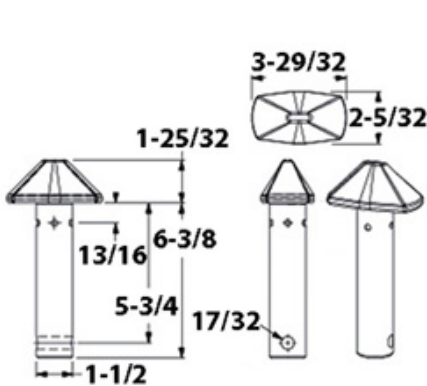

**TWISTLOCKS AND PINS**

Part Number	Description
1103-1213-L	PINLOCK FRONT BOLSTER R/S

Part Number	Description
1101-3690-R	RETRACTABLE LONG BACKPLATE ROUNDED CORNERS

Part Number	Description
1105-1131-2	PIN FOR TWISTLOCK 1131, 1206, 1207, L/R

Part Number	Description
1105-1148-2	PIN FOR TWISTLOCK 1148, 1235, 1236, 3270, 3290

Part Number	Description
1105-1257-2	PIN FOR TWISTLOCK 1257, 1259, 3229, 3248, F66, F-77

Part Number	Description
1105-1301	PIN FOR ML85-2/3 TWISTLOCK OLD BODY W/O WASHER

### TWISTLOCK PINS

Part Number	Description
1105-1452	PIN FOR TWISTLOCK PENZ 90-05

Part Number	Description
1105-1148-2	PIN FOR TWISTLOCK 1148, 1235, 1236, 3270, 3290

Part Number	Description
1105-3533-2	PIN FOR TWISTLOCK 3500, 3600, 3700 SERIES

### TWISTLOCK HANDLES

Part Number	Description
1105-3533-INNER	PIN ASSEMBLY FOR 3500, 3600, 3700 SERIES

Part Number	Description
1107-1131-4	HANDLE FOR TWISTLOCK 1131, 1206, L/R

Part Number	Description
1107-1207-4	HANDLE FOR TWISTLOCK 1207-L 1207-R