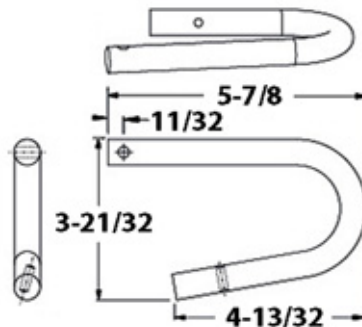

Part Number	Description
1105-1321	PIN FOR TWISTLOCK STRICK CHASSIS, ML85-4/5

Part Number	Description
1105-1447	PIN FOR TWISTLOCK SCHULZ F-33

Part Number	Description
1105-1450	PIN FOR TWISTLOCK PENZ 90-36/ST, L/R

### TWISTLOCK PINS

Part Number	Description
1105-1452	PIN FOR TWISTLOCK PENZ 90-05

Part Number	Description
1105-1148-2	PIN FOR TWISTLOCK 1148, 1235, 1236, 3270, 3290

Part Number	Description
1105-3533-2	PIN FOR TWISTLOCK 3500, 3600, 3700 SERIES

### TWISTLOCK HANDLES

Part Number	Description
1105-3533-INNER	PIN ASSEMBLY FOR 3500, 3600, 3700 SERIES

Part Number	Description
1107-1131-4	HANDLE FOR TWISTLOCK 1131, 1206, L/R

Part Number	Description
1107-1207-4	HANDLE FOR TWISTLOCK 1207-L 1207-R

Part Number	Description
1107-1175-4	HANDLE FOR PINLOCK 1175, 1213, 1318

Part Number	Description
1107-1269-L	HANDLE FOR TWISTLOCK ML85-2/3 LH (SHOWN)
1107-1269-R	HANDLE FOR TWISTLOCK ML85-2/3 RH

Part Number	Description
1107-1300-L	HANDLE FOR TWISTLOCK ML85-4/5 LH (SHOWN)
1107-1300-R	HANDLE FOR TWISTLOCK ML85-4/5 RH