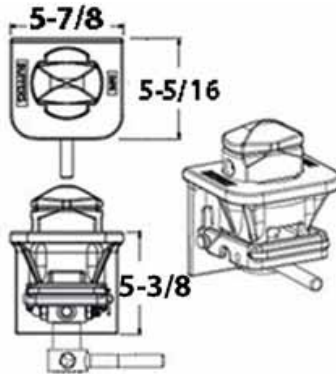

**TWISTLOCKS AND PINS**

Part Number	Description
1103-1213-L	PINLOCK FRONT BOLSTER R/S

Part Number	Description
1101-3690-R	RETRACTABLE LONG BACKPLATE ROUNDED CORNERS

Part Number	Description
1105-1131-2	PIN FOR TWISTLOCK 1131, 1206, 1207, L/R

Part Number	Description
1105-1148-2	PIN FOR TWISTLOCK 1148, 1235, 1236, 3270, 3290

Part Number	Description
1105-1257-2	PIN FOR TWISTLOCK 1257, 1259, 3229, 3248, F66, F-77

Part Number	Description
1105-1301	PIN FOR ML85-2/3 TWISTLOCK OLD BODY W/O WASHER

Part Number	Description
1105-1321	PIN FOR TWISTLOCK STRICK CHASSIS, ML85-4/5

Part Number	Description
1105-1447	PIN FOR TWISTLOCK SCHULZ F-33

Part Number	Description
1105-1450	PIN FOR TWISTLOCK PENZ 90-36/ST, L/R

### TWISTLOCK HANDLES

Part Number	Description
1105-3533-INNER	PIN ASSEMBLY FOR 3500, 3600, 3700 SERIES

Part Number	Description
1107-1131-4	HANDLE FOR TWISTLOCK 1131, 1206, L/R

Part Number	Description
1107-1207-4	HANDLE FOR TWISTLOCK 1207-L 1207-R