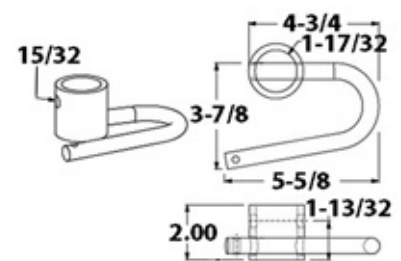

**TWISTLOCKS AND PINS**

Part Number	Description
1103-1213-L	PINLOCK FRONT BOLSTER R/S

Part Number	Description
1101-3690-R	RETRACTABLE LONG BACKPLATE ROUNDED CORNERS

Part Number	Description
1105-1131-2	PIN FOR TWISTLOCK 1131, 1206, 1207, L/R

### TWISTLOCK PINS

Part Number	Description
1105-1452	PIN FOR TWISTLOCK PENZ 90-05

Part Number	Description
1105-1148-2	PIN FOR TWISTLOCK 1148, 1235, 1236, 3270, 3290

Part Number	Description
1105-3533-2	PIN FOR TWISTLOCK 3500, 3600, 3700 SERIES

### TWISTLOCK HANDLES

Part Number	Description
1105-3533-INNER	PIN ASSEMBLY FOR 3500, 3600, 3700 SERIES

Part Number	Description
1107-1131-4	HANDLE FOR TWISTLOCK 1131, 1206, L/R

Part Number	Description
1107-1207-4	HANDLE FOR TWISTLOCK 1207-L 1207-R

Part Number	Description
1107-1175-4	HANDLE FOR PINLOCK 1175, 1213, 1318

Part Number	Description
1107-1269-L	HANDLE FOR TWISTLOCK ML85-2/3 LH (SHOWN)
1107-1269-R	HANDLE FOR TWISTLOCK ML85-2/3 RH

Part Number	Description
1107-1300-L	HANDLE FOR TWISTLOCK ML85-4/5 LH (SHOWN)
1107-1300-R	HANDLE FOR TWISTLOCK ML85-4/5 RH