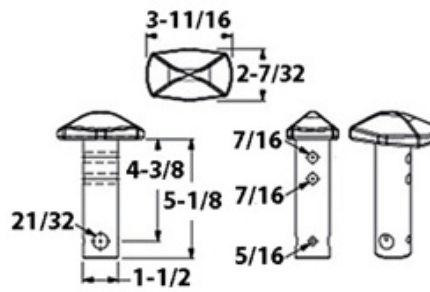

Part Number	Description
1105-1148-2	PIN FOR TWISTLOCK 1148, 1235, 1236, 3270, 3290

Part Number	Description
1105-1257-2	PIN FOR TWISTLOCK 1257, 1259, 3229, 3248, F66, F-77

Part Number	Description
1105-1301	PIN FOR ML85-2/3 TWISTLOCK OLD BODY W/O WASHER

Part Number	Description
1105-1321	PIN FOR TWISTLOCK STRICK CHASSIS, ML85-4/5

Part Number	Description
1105-1447	PIN FOR TWISTLOCK SCHULZ F-33

Part Number	Description
1105-1450	PIN FOR TWISTLOCK PENZ 90-36/ST, L/R

### TWISTLOCK PINS

Part Number	Description
1105-1452	PIN FOR TWISTLOCK PENZ 90-05

Part Number	Description
1105-1148-2	PIN FOR TWISTLOCK 1148, 1235, 1236, 3270, 3290

Part Number	Description
1105-3533-2	PIN FOR TWISTLOCK 3500, 3600, 3700 SERIES

### TWISTLOCK HANDLES

Part Number	Description
1105-3533-INNER	PIN ASSEMBLY FOR 3500, 3600, 3700 SERIES

Part Number	Description
1107-1131-4	HANDLE FOR TWISTLOCK 1131, 1206, L/R

Part Number	Description
1107-1207-4	HANDLE FOR TWISTLOCK 1207-L 1207-R