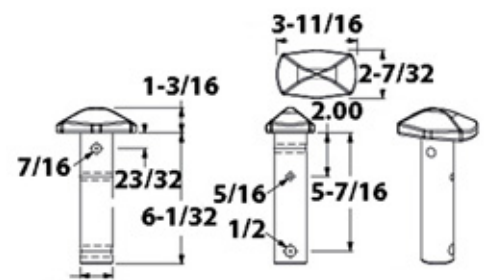

**TWISTLOCKS AND PINS**

Part Number	Description
1103-1213-L	PINLOCK FRONT BOLSTER R/S

Part Number	Description
1101-3690-R	RETRACTABLE LONG BACKPLATE ROUNDED CORNERS

Part Number	Description
1105-1131-2	PIN FOR TWISTLOCK 1131, 1206, 1207, L/R

Part Number	Description
1105-1321	PIN FOR TWISTLOCK STRICK CHASSIS, ML85-4/5

Part Number	Description
1105-1447	PIN FOR TWISTLOCK SCHULZ F-33

Part Number	Description
1105-1450	PIN FOR TWISTLOCK PENZ 90-36/ST, L/R

### TWISTLOCK PINS

Part Number	Description
1105-1452	PIN FOR TWISTLOCK PENZ 90-05

Part Number	Description
1105-1148-2	PIN FOR TWISTLOCK 1148, 1235, 1236, 3270, 3290

Part Number	Description
1105-3533-2	PIN FOR TWISTLOCK 3500, 3600, 3700 SERIES

### TWISTLOCK HANDLES

Part Number	Description
1105-3533-INNER	PIN ASSEMBLY FOR 3500, 3600, 3700 SERIES

Part Number	Description
1107-1131-4	HANDLE FOR TWISTLOCK 1131, 1206, L/R

Part Number	Description
1107-1207-4	HANDLE FOR TWISTLOCK 1207-L 1207-R