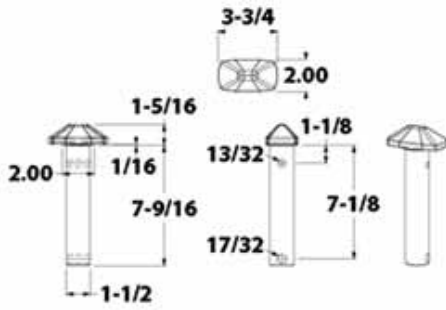

**TWISTLOCKS AND PINS**

Part Number	Description
1103-1213-L	PINLOCK FRONT BOLSTER R/S

Part Number	Description
1101-3690-R	RETRACTABLE LONG BACKPLATE ROUNDED CORNERS

Part Number	Description
1105-1131-2	PIN FOR TWISTLOCK 1131, 1206, 1207, L/R

Part Number	Description
1105-1321	PIN FOR TWISTLOCK STRICK CHASSIS, ML85-4/5

Part Number	Description
1105-1447	PIN FOR TWISTLOCK SCHULZ F-33

Part Number	Description
1105-1450	PIN FOR TWISTLOCK PENZ 90-36/ST, L/R

### TWISTLOCK PINS

Part Number	Description
1105-1452	PIN FOR TWISTLOCK PENZ 90-05

Part Number	Description
1105-1148-2	PIN FOR TWISTLOCK 1148, 1235, 1236, 3270, 3290

Part Number	Description
1105-3533-2	PIN FOR TWISTLOCK 3500, 3600, 3700 SERIES

### TWISTLOCK HANDLES

Part Number	Description
1105-3533-INNER	PIN ASSEMBLY FOR 3500, 3600, 3700 SERIES

Part Number	Description
1107-1131-4	HANDLE FOR TWISTLOCK 1131, 1206, L/R

Part Number	Description
1107-1207-4	HANDLE FOR TWISTLOCK 1207-L 1207-R