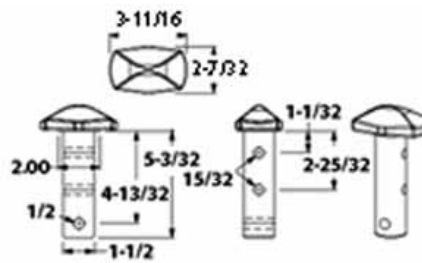

**TWISTLOCKS AND PINS**

Part Number	Description
1103-1213-L	PINLOCK FRONT BOLSTER R/S

Part Number	Description
1101-3690-R	RETRACTABLE LONG BACKPLATE ROUNDED CORNERS

Part Number	Description
1105-1131-2	PIN FOR TWISTLOCK 1131, 1206, 1207, L/R

Part Number	Description
1105-1148-2	PIN FOR TWISTLOCK 1148, 1235, 1236, 3270, 3290

Part Number	Description
1105-1257-2	PIN FOR TWISTLOCK 1257, 1259, 3229, 3248, F66, F-77

Part Number	Description
1105-1301	PIN FOR ML85-2/3 TWISTLOCK OLD BODY W/O WASHER

### TWISTLOCK PINS

Part Number	Description
1105-1452	PIN FOR TWISTLOCK PENZ 90-05

Part Number	Description
1105-1148-2	PIN FOR TWISTLOCK 1148, 1235, 1236, 3270, 3290

Part Number	Description
1105-3533-2	PIN FOR TWISTLOCK 3500, 3600, 3700 SERIES

### TWISTLOCK HANDLES

Part Number	Description
1105-3533-INNER	PIN ASSEMBLY FOR 3500, 3600, 3700 SERIES

Part Number	Description
1107-1131-4	HANDLE FOR TWISTLOCK 1131, 1206, L/R

Part Number	Description
1107-1207-4	HANDLE FOR TWISTLOCK 1207-L 1207-R