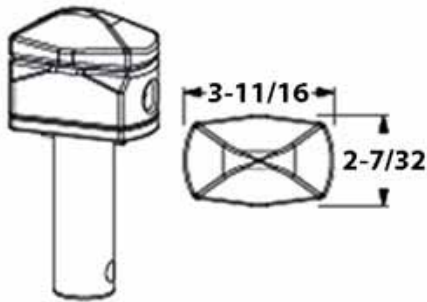

**TWISTLOCKS AND PINS**

Part Number	Description
1103-1213-L	PINLOCK FRONT BOLSTER R/S

Part Number	Description
1101-3690-R	RETRACTABLE LONG BACKPLATE ROUNDED CORNERS

Part Number	Description
1105-1131-2	PIN FOR TWISTLOCK 1131, 1206, 1207, L/R

Part Number	Description
1105-1321	PIN FOR TWISTLOCK STRICK CHASSIS, ML85-4/5

Part Number	Description
1105-1447	PIN FOR TWISTLOCK SCHULZ F-33

Part Number	Description
1105-1450	PIN FOR TWISTLOCK PENZ 90-36/ST, L/R

### TWISTLOCK PINS

Part Number	Description
1105-1452	PIN FOR TWISTLOCK PENZ 90-05

Part Number	Description
1105-1148-2	PIN FOR TWISTLOCK 1148, 1235, 1236, 3270, 3290

Part Number	Description
1105-3533-2	PIN FOR TWISTLOCK 3500, 3600, 3700 SERIES

### TWISTLOCK HANDLES

Part Number	Description
1105-3533-INNER	PIN ASSEMBLY FOR 3500, 3600, 3700 SERIES

Part Number	Description
1107-1131-4	HANDLE FOR TWISTLOCK 1131, 1206, L/R

Part Number	Description
1107-1207-4	HANDLE FOR TWISTLOCK 1207-L 1207-R