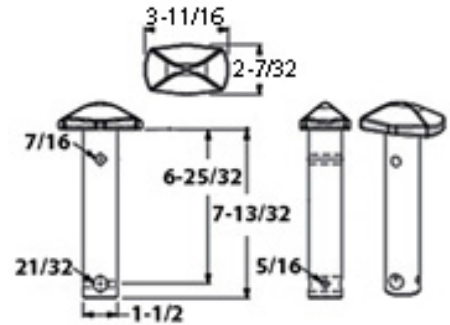

**TWISTLOCKS AND PINS**

Part Number	Description
1103-1213-L	PINLOCK FRONT BOLSTER R/S

Part Number	Description
1101-3690-R	RETRACTABLE LONG BACKPLATE ROUNDED CORNERS

Part Number	Description
1105-1131-2	PIN FOR TWISTLOCK 1131, 1206, 1207, L/R

Part Number	Description
1105-1148-2	PIN FOR TWISTLOCK 1148, 1235, 1236, 3270, 3290

Part Number	Description
1105-1257-2	PIN FOR TWISTLOCK 1257, 1259, 3229, 3248, F66, F-77

Part Number	Description
1105-1301	PIN FOR ML85-2/3 TWISTLOCK OLD BODY W/O WASHER

Part Number	Description
1105-1321	PIN FOR TWISTLOCK STRICK CHASSIS, ML85-4/5

Part Number	Description
1105-1447	PIN FOR TWISTLOCK SCHULZ F-33

Part Number	Description
1105-1450	PIN FOR TWISTLOCK PENZ 90-36/ST, L/R

### TWISTLOCK HANDLES

Part Number	Description
1105-3533-INNER	PIN ASSEMBLY FOR 3500, 3600, 3700 SERIES

Part Number	Description
1107-1131-4	HANDLE FOR TWISTLOCK 1131, 1206, L/R

Part Number	Description
1107-1207-4	HANDLE FOR TWISTLOCK 1207-L 1207-R