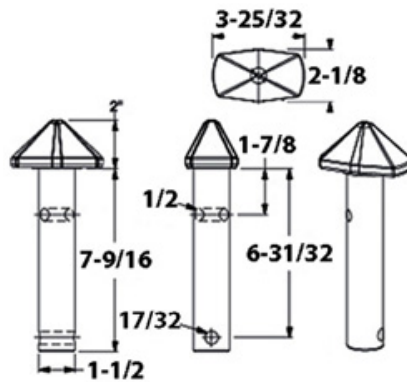

**TWISTLOCKS AND PINS**

Part Number	Description
1103-1213-L	PINLOCK FRONT BOLSTER R/S

Part Number	Description
1101-3690-R	RETRACTABLE LONG BACKPLATE ROUNDED CORNERS

Part Number	Description
1105-1131-2	PIN FOR TWISTLOCK 1131, 1206, 1207, L/R

Part Number	Description
1105-1148-2	PIN FOR TWISTLOCK 1148, 1235, 1236, 3270, 3290

Part Number	Description
1105-1257-2	PIN FOR TWISTLOCK 1257, 1259, 3229, 3248, F66, F-77

Part Number	Description
1105-1301	PIN FOR ML85-2/3 TWISTLOCK OLD BODY W/O WASHER

Part Number	Description
1105-1321	PIN FOR TWISTLOCK STRICK CHASSIS, ML85-4/5

Part Number	Description
1105-1447	PIN FOR TWISTLOCK SCHULZ F-33

Part Number	Description
1105-1450	PIN FOR TWISTLOCK PENZ 90-36/ST, L/R

### TWISTLOCK HANDLES

Part Number	Description
1105-3533-INNER	PIN ASSEMBLY FOR 3500, 3600, 3700 SERIES

Part Number	Description
1107-1131-4	HANDLE FOR TWISTLOCK 1131, 1206, L/R

Part Number	Description
1107-1207-4	HANDLE FOR TWISTLOCK 1207-L 1207-R