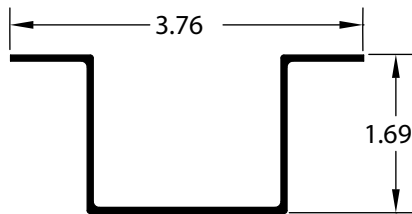

Part Number	Description
60404901	FRAMING INSULATED CONTAINER 110"

Part Number	Description
60402901	FRAMING ALUM .75" X 131.00"

Part Number	Description
60403001	CENTER FRAMING .75" X 128.50"

DOOR FRAME SUPPORTS