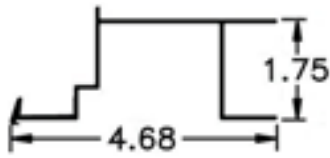

ALUMINUM DOOR FRAMING

Part Number	Description
76620	FRAMING ALUM OFFSET 137.00"

Part Number	Description	Dim "A"
76630	FRAMING CENTER JAMB 134.75"	1.40"
98609	CLASSIC	1.06"

Part Number	Description	Dim "A"
60422901	FRAMING LAX-TEC 100.50"	.90"
90381	FRAMING SIDE DOOR 100.50"	1.38"
98595	FRAMING CLASSIC 137.00"	1.75"