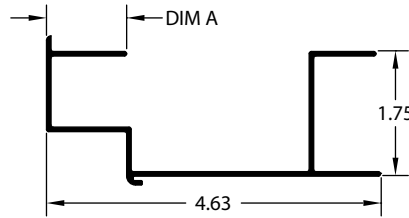

ALUMINUM DOOR FRAMING

Part Number	Description
76620	FRAMING ALUM OFFSET 137.00"

Part Number	Description	Dim "A"
76630	FRAMING CENTER JAMB 134.75"	1.40"
98609	CLASSIC	1.06"

Part Number	Description	Dim "A"
60422901	FRAMING LAX-TEC 100.50"	.90"
90381	FRAMING SIDE DOOR 100.50"	1.38"
98595	FRAMING CLASSIC 137.00"	1.75"

Part Number	Description
60404901	FRAMING INSULATED CONTAINER 110"

Part Number	Description
60402901	FRAMING ALUM .75" X 131.00"

Part Number	Description
60403001	CENTER FRAMING .75" X 128.50"

DOOR FRAME SUPPORTS