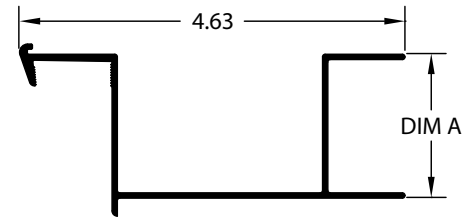

ALUMINUM DOOR FRAMING

Part Number	Description
76620	FRAMING ALUM OFFSET 137.00"

Part Number	Description	Dim "A"
76630	FRAMING CENTER JAMB 134.75"	1.40"
98609	CLASSIC	1.06"

Part Number	Description	Dim "A"
60422901	FRAMING LAX-TEC 100.50"	.90"
90381	FRAMING SIDE DOOR 100.50"	1.38"
98595	FRAMING CLASSIC 137.00"	1.75"

Part Number	Description
60404901	FRAMING INSULATED CONTAINER 110"

Part Number	Description
60402901	FRAMING ALUM .75" X 131.00"

Part Number	Description
60403001	CENTER FRAMING .75" X 128.50"

DOOR FRAME SUPPORTS

Part Number	Description
60430318X042.70	HAT DOOR SUPPORT 42.70"

Part Number	Description
60410102	HAT DOOR SUPPORT 43.00"

Part Number	Description
42502668	CHANNEL DOOR FILLER 1.50" X 2.50" X 4.50"