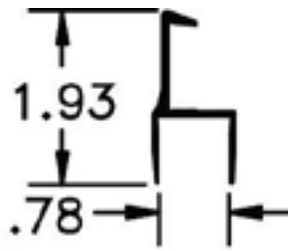

ALUMINUM DOOR FRAMING

Part Number	Description
76620	FRAMING ALUM OFFSET 137.00"

Part Number	Description	Dim "A"
76630	FRAMING CENTER JAMB 134.75"	1.40"
98609	CLASSIC	1.06"

Part Number	Description	Dim "A"
60422901	FRAMING LAX-TEC 100.50"	.90"
90381	FRAMING SIDE DOOR 100.50"	1.38"
98595	FRAMING CLASSIC 137.00"	1.75"

Part Number	Description
60404901	FRAMING INSULATED CONTAINER 110"

Part Number	Description
60402901	FRAMING ALUM .75" X 131.00"

Part Number	Description
60403001	CENTER FRAMING .75" X 128.50"

DOOR FRAME SUPPORTS