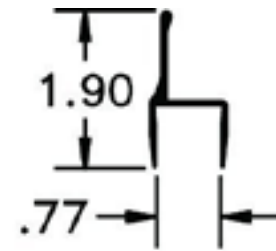

Part Number	Description
60403001	CENTER FRAMING .75" X 128.50"