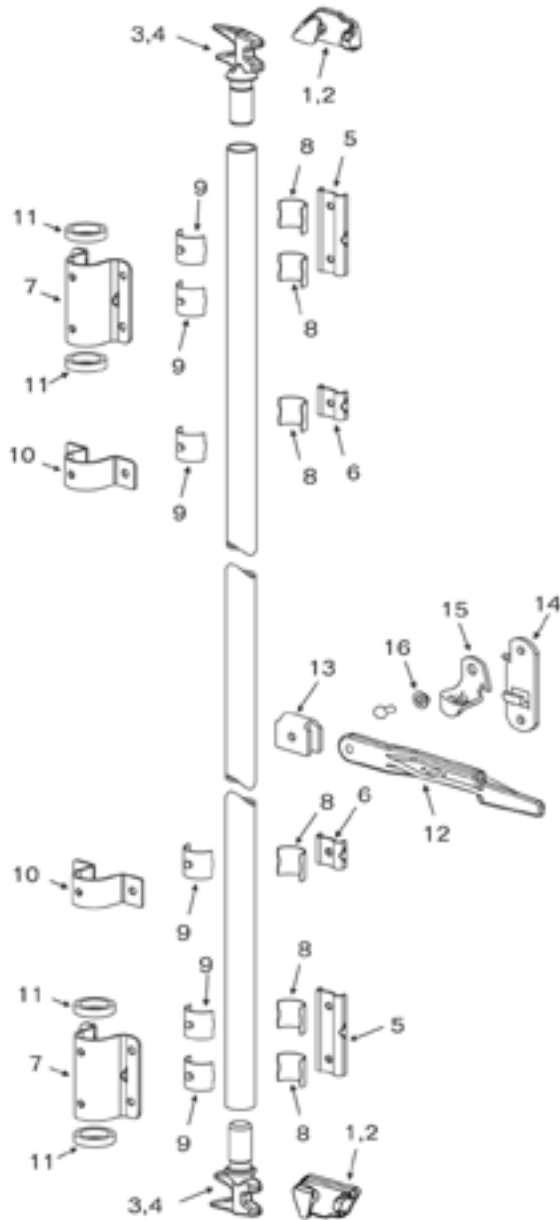

BLOXWICH LOCKROD PARTS

Item	Part Number	Description
1	10365	RH TOP LH BOTTOM KEEPER
2	10364	LH TOP RH BOTTOM KEEPER
3	10081	LH BOTTOM RH TOP CAM
4	10080	RH BOTTOM LH TOP CAM
5	10159-1	BEARING BACK PLATE
6	10160	GUIDE BACK PLATE
7	11028	BEARING BRACKET
8	10556	SPLIT BUSHING INNER
9	10557	SPLIT BUSHING OUTER
10	BCP10163/8	LOCK ROD GUIDE
11	BCP11945	ANTI RACK COLLAR
12	22182	HANDLE FORGED
13	22084	HANDLE HUB
14	22183	HANDLE RETAINER
15	22192	LATCH
16	22185	BUSHING

BLOXWICH LOCKRODS & PARTS

Note: Includes All Hardware

Part Number	Description
42501009	LOCKROD R/S GALV.
42501010	LOCKROD C/S GALV.

Part Number	Description
BCP10082/1R	CAM C/S BOTTOM R/S TOP
BCP10083LH	CAM R/S BOTTOM C/S TOP

Part Number	Description
BCP10084RH	CAM C/S TOP NARROW HEADER
BCP10085LH	CAM R/S TOP NARROW HEADER

Part Number	Description
BCP12322	HANDLE RETAINER FOR FLAT HANDLE

Part Number	Description
CRCP001/2	HANDLE KEEPER FOR FLAT HANDLE

Part Number	Description
BCP10152	KEEPER C/S BOTTOM R/S TOP S/S
BCP10153	KEEPER R/S BOTTOM C/S TOP S/S
BCP10152RH	KEEPER C/S BOTTOM R/S TOP
BCP10153LH	KEEPER R/S BOTTOM C/S TOP

Part Number	Description
BCP10154	KEEPER R/S TOP NARROW HEADER
BCP10155	KEEPER C/S TOP NARROW HEADER
BCP10154LHSS	KEEPER R/S TOP NARROW HEADER S/S
BCP10155RHSS	KEEPER C/S TOP NARROW HEADER S/S