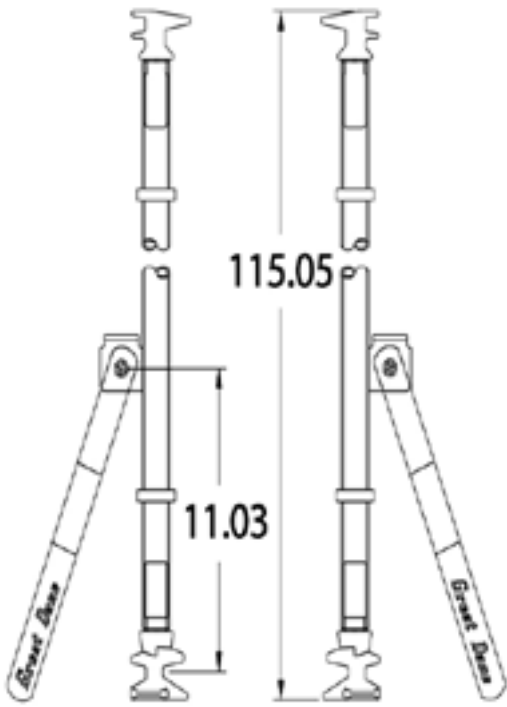

BLOXWICH LOCKROD PARTS

Item	Part Number	Description
1	10365	RH TOP LH BOTTOM KEEPER
2	10364	LH TOP RH BOTTOM KEEPER
3	10081	LH BOTTOM RH TOP CAM
4	10080	RH BOTTOM LH TOP CAM
5	10159-1	BEARING BACK PLATE
6	10160	GUIDE BACK PLATE
7	11028	BEARING BRACKET
8	10556	SPLIT BUSHING INNER
9	10557	SPLIT BUSHING OUTER
10	BCP10163/8	LOCK ROD GUIDE
11	BCP11945	ANTI RACK COLLAR
12	22182	HANDLE FORGED
13	22084	HANDLE HUB
14	22183	HANDLE RETAINER
15	22192	LATCH
16	22185	BUSHING

BLOXWICH LOCKRODS & PARTS

Note: Includes All Hardware

Part Number	Description
42501009	LOCKROD R/S GALV.
42501010	LOCKROD C/S GALV.

Part Number	Description
BCP10082/1R	CAM C/S BOTTOM R/S TOP
BCP10083LH	CAM R/S BOTTOM C/S TOP

Part Number	Description
BCP10084RH	CAM C/S TOP NARROW HEADER
BCP10085LH	CAM R/S TOP NARROW HEADER

Part Number	Description
BCP12322	HANDLE RETAINER FOR FLAT HANDLE

Part Number	Description
CRCP001/2	HANDLE KEEPER FOR FLAT HANDLE

Part Number	Description
BCP10152	KEEPER C/S BOTTOM R/S TOP S/S
BCP10153	KEEPER R/S BOTTOM C/S TOP S/S
BCP10152RH	KEEPER C/S BOTTOM R/S TOP
BCP10153LH	KEEPER R/S BOTTOM C/S TOP

Part Number	Description
BCP10154	KEEPER R/S TOP NARROW HEADER
BCP10155	KEEPER C/S TOP NARROW HEADER
BCP10154LHSS	KEEPER R/S TOP NARROW HEADER S/S
BCP10155RHSS	KEEPER C/S TOP NARROW HEADER S/S