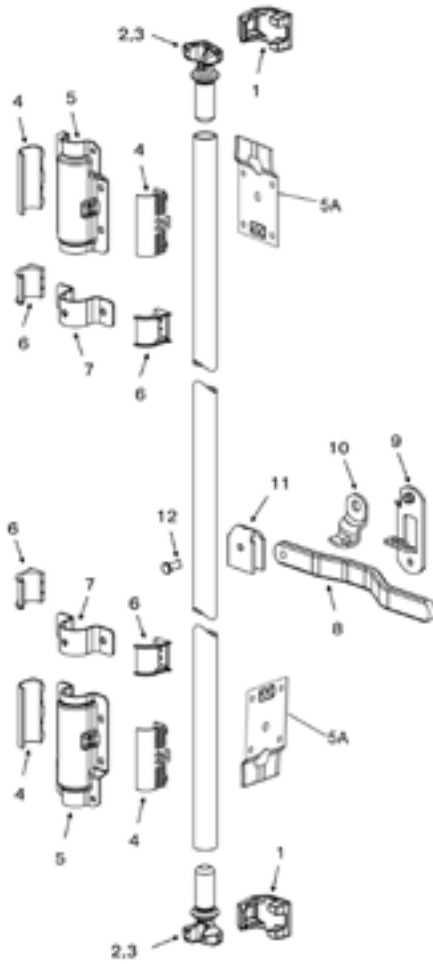

MODEL CT-CT

MODELS DL-DL & DL-NH

Item	Part Number	Description
1	P10645	KEEPER TOP & BOTTOM
2	P20915	RH BOTTOM & LH TOP CAM
3	P20925	LH BOTTOM & RH TOP CAM
4	P40071	HALF BUSHING LONG
5	P40035	BEARING BRACKET LONG
5A	P40045	BACK PLATE
6	P40061	HALF BUSHING SHORT
7	P40055	BEARING BRACKET SHORT
8	P40905	HANDLE
9	P40115	SEAL PLATE
10	P40125	SEAL PIN
11	P42085	HANDLE MOUNT
12	P5005A	LOCKROD TUBE 1" X 120"

STANDARD HEADER DL-DL MODEL					
Item	Part Number	Description	Item	Part Number	Description
1	P10645	KEEPER TOP & BOTTOM	9	P40115	SEAL PLATE
2	P40435	LH BOTTOM & RH TOP CAM	10	P40125	SEAL PIN
3	P40445	RH BOTTOM & LH TOP CAM	11	P42085	HANDLE MOUNT
4	P40421	HALF BUSHING LONG	12	P5005A	LOCKROD TUBE 1" X 120"
5	P42075	BEARING BRACKET LONG	NARROW HEADER OPTION DL-NH MODEL		
6	P40061	HALF BUSHING SHORT	1	41405	KEEPER TOP NON-HANDED
7	P40055	BEARING BRACKET SHORT	2	41415	CAM LH TOP
8	P40905	HANDLE	3	41425	CAM RH TOP

Part Number	Description
P50015	LOCK HARDWARE KIT DL-DL LESS TUBE (INCLUDES #1 THRU 12)
P50025	LOCK HARDWARE KIT LH DL-NH LESS TUBE (INCLUDES #1 THRU 12)
P50035	LOCK HARDWARE KIT RH DL-NH LESS TUBE (INCLUDES #1 THRU 12)