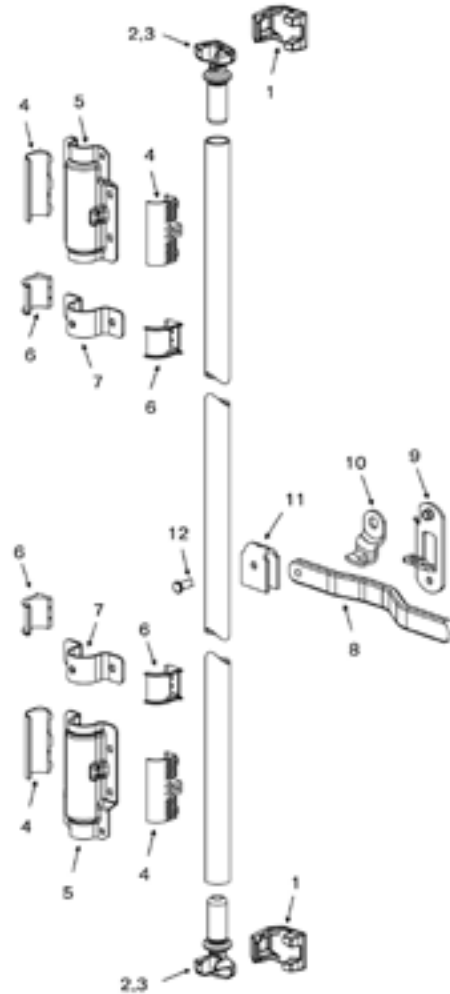

MODEL CT-CT

MODELS DL-DL & DL-NH

Item	Part Number	Description
1	P10645	KEEPER TOP & BOTTOM
2	P20915	RH BOTTOM & LH TOP CAM
3	P20925	LH BOTTOM & RH TOP CAM
4	P40071	HALF BUSHING LONG
5	P40035	BEARING BRACKET LONG
5A	P40045	BACK PLATE
6	P40061	HALF BUSHING SHORT
7	P40055	BEARING BRACKET SHORT
8	P40905	HANDLE
9	P40115	SEAL PLATE
10	P40125	SEAL PIN
11	P42085	HANDLE MOUNT
12	P5005A	LOCKROD TUBE 1" X 120"

STANDARD HEADER DL-DL MODEL					
Item	Part Number	Description	Item	Part Number	Description
1	P10645	KEEPER TOP & BOTTOM	9	P40115	SEAL PLATE
2	P40435	LH BOTTOM & RH TOP CAM	10	P40125	SEAL PIN
3	P40445	RH BOTTOM & LH TOP CAM	11	P42085	HANDLE MOUNT
4	P40421	HALF BUSHING LONG	12	P5005A	LOCKROD TUBE 1" X 120"
5	P42075	BEARING BRACKET LONG	NARROW HEADER OPTION DL-NH MODEL		
6	P40061	HALF BUSHING SHORT	1	41405	KEEPER TOP NON-HANDED
7	P40055	BEARING BRACKET SHORT	2	41415	CAM LH TOP
8	P40905	HANDLE	3	41425	CAM RH TOP

Part Number	Description
P50015	LOCK HARDWARE KIT DL-DL LESS TUBE (INCLUDES #1 THRU 12)
P50025	LOCK HARDWARE KIT LH DL-NH LESS TUBE (INCLUDES #1 THRU 12)
P50035	LOCK HARDWARE KIT RH DL-NH LESS TUBE (INCLUDES #1 THRU 12)