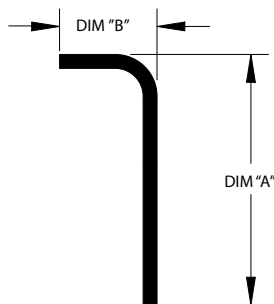

Part Number	Description
42503516X107.00	CENTER JAMB MOULDING 107.00" PVC

Part Number	Description
60430500X108.88	DOOR FRAMING ALUM SIDE & BOTTOM 108.00"
60430500X120.00	DOOR FRAMING ALUM SIDE & BOTTOM 120.00"

## SUPERSEAL REAR DOOR FURRING

Part Number	Description
61318700X110.00	FRAMING PVC SIDE & BOTTOM 110.00" PVC

Part Number	Description
61318701X100	PVC DOOR FURRING WHITE 100.00"

Part Number	Description
61318702X104.00	OUTER SEAL RUBBER 104.00"

## SUPERSEAL REAR JAMB FLASHINGS

Part Number	Dim "A"	Dim "B"	Dim "C"	Length	
041-38629-01632	3.00"	.25"	1.00"	102.00"	
041-38602-01632		.63"			
046-19700-01760		.25"		110.00"	
041-22943-01760		1.13"			
041-21681-01696		1.25"			1.25"
046-26863-01561					97.56"

Part Number	Dim "A"	Dim "B"	Dim "C"	Length
38641-01561	3.38"	1.63"	1.50"	97.56"
046-37726-01561		1.13"	1.25"	

Part Number	Dim "A"	Dim "B"	Length
041-26867-01572	1.75"	1.13"	102.00"
41712326	2.25"	.88"	