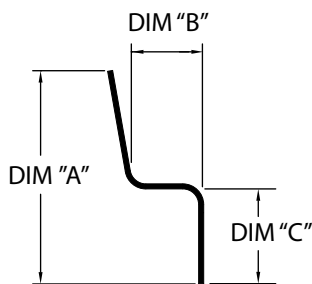

## SUPERSEAL REAR DOOR FURRING

Part Number	Description
61318700X110.00	FRAMING PVC SIDE & BOTTOM 110.00" PVC

Part Number	Description
61318701X100	PVC DOOR FURRING WHITE 100.00"

Part Number	Description
61318702X104.00	OUTER SEAL RUBBER 104.00"

## SUPERSEAL REAR JAMB FLASHINGS

Part Number	Dim "A"	Dim "B"	Dim "C"	Length	
041-38629-01632	3.00"	.25"	1.00"	102.00"	
041-38602-01632		.63"			
046-19700-01760		.25"		110.00"	
041-22943-01760		1.13"			
041-21681-01696		1.25"			1.25"
046-26863-01561					97.56"

Part Number	Dim "A"	Dim "B"	Dim "C"	Length
38641-01561	3.38"	1.63"	1.50"	97.56"
046-37726-01561		1.13"	1.25"	

Part Number	Dim "A"	Dim "B"	Length
041-26867-01572	1.75"	1.13"	102.00"
41712326	2.25"	.88"	