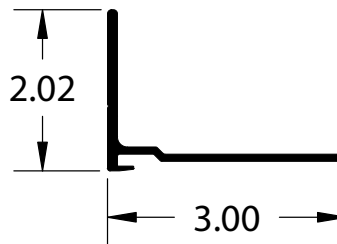

Part Number	Description
42503510X156.00	INNER SEAL RUBBER 156.00"

Part Number	Description
42503511	CORNER MOULDING INNER SEAL RUBBER

Part Number	Description
42503512X107.00	SEAL RETAINER STRIP 107.00" PVC

Part Number	Description
42503516X107.00	CENTER JAMB MOULDING 107.00" PVC

Part Number	Description
60430500X108.88	DOOR FRAMING ALUM SIDE & BOTTOM 108.00"
60430500X120.00	DOOR FRAMING ALUM SIDE & BOTTOM 120.00"