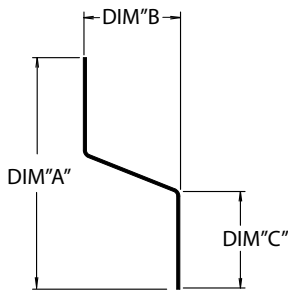

Part Number	Description
42503516X107.00	CENTER JAMB MOULDING 107.00" PVC

Part Number	Description
60430500X108.88	DOOR FRAMING ALUM SIDE & BOTTOM 108.00"
60430500X120.00	DOOR FRAMING ALUM SIDE & BOTTOM 120.00"

## SUPERSEAL REAR DOOR FURRING

Part Number	Description
61318700X110.00	FRAMING PVC SIDE & BOTTOM 110.00" PVC

Part Number	Description
61318701X100	PVC DOOR FURRING WHITE 100.00"

Part Number	Description
61318702X104.00	OUTER SEAL RUBBER 104.00"

## SUPERSEAL REAR JAMB FLASHINGS

Part Number	Dim "A"	Dim "B"	Dim "C"	Length	
041-38629-01632	3.00"	.25"	1.00"	102.00"	
041-38602-01632		.63"			
046-19700-01760		.25"		110.00"	
041-22943-01760		1.13"			
041-21681-01696		1.25"			1.25"
046-26863-01561					97.56"

Part Number	Dim "A"	Dim "B"	Dim "C"	Length
38641-01561	3.38"	1.63"	1.50"	97.56"
046-37726-01561		1.13"	1.25"	

Part Number	Dim "A"	Dim "B"	Length
041-26867-01572	1.75"	1.13"	102.00"
41712326	2.25"	.88"	