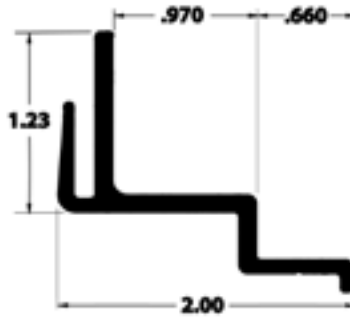

Part Number	Description
61318701X100	PVC DOOR FURRING WHITE 100.00"

Part Number	Description
61318702X104.00	OUTER SEAL RUBBER 104.00"