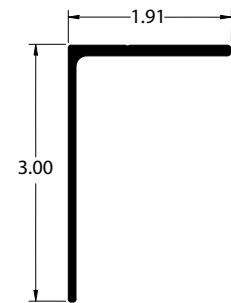

Part Number	Description
42503510X156.00	INNER SEAL RUBBER 156.00"

Part Number	Description
42503511	CORNER MOULDING INNER SEAL RUBBER

Part Number	Description
42503512X107.00	SEAL RETAINER STRIP 107.00" PVC

Part Number	Description
42503516X107.00	CENTER JAMB MOULDING 107.00" PVC

Part Number	Description
60430500X108.88	DOOR FRAMING ALUM SIDE & BOTTOM 108.00"
60430500X120.00	DOOR FRAMING ALUM SIDE & BOTTOM 120.00"

Part Number	Dim "A"	Dim "B"	Dim "C"	Length
38641-01561	3.38"	1.63"	1.50"	97.56"
046-37726-01561		1.13"	1.25"	

Part Number	Dim "A"	Dim "B"	Length
041-26867-01572	1.75"	1.13"	102.00"
41712326	2.25"	.88"	