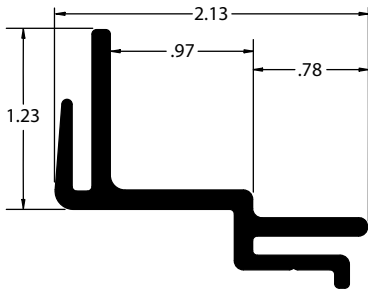

SUPERSEAL REAR DOOR FURRING

Part Number	Description
61318700X110.00	FRAMING PVC SIDE & BOTTOM 110.00" PVC