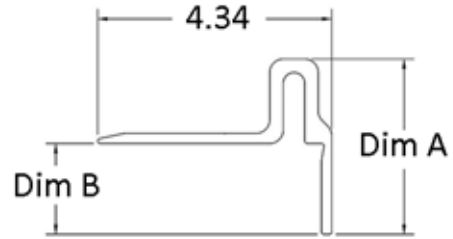

REAR GUTTERS & ACCESSORIES

GUTTERS & ACCESSORIES

Part Number	Dim "A"	Dim "B"	Note
36000102	4.25"	98.11"	W/ DRAIN PIPES

Part Number	Dim "A"	Dim "B"	Length
60418400X098.10	3.25"	1.68"	98.10"
60418500X098.10	3.75"	2.18"	
60418700X098.10	5.25"	3.68"	

Part Number	Description	Length
60500312X011.10	DRAIN PIPE ALUM	11.10"

Part Number	Description	Diameter	Height
41601801	KAZOO DRAIN	1.38"	2.17"
46957		1.65"	3.00"

Part Number	Description	Length
61318634X102.00	GUTTER SEAL	102.00"