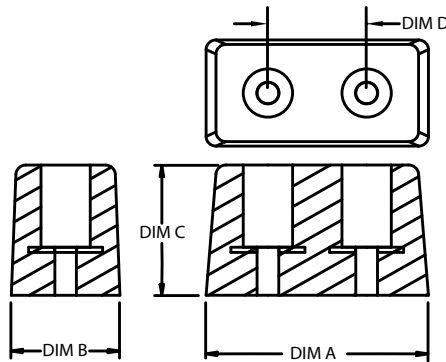

## DOCK BUMPERS

Part Number	Description
41700307	LOW PROFILE DOCK BUMPER

Part Number	Description
41700310	LAMINATED RUBBER BUMPER W/ S/S BRKTS

### RUBBER DOCK BUMPERS 2-HOLE

Part Number	Dim A	Dim B	Dim C	Dim D	Part Number	Dim A	Dim B	Dim C	Dim D
41700303	5.63"	2.75"	3.38"	2.50"	42800101	10.00"	3.00"	2.00"	7.00"
45325	5.75"	3.75"	4.25"	3.50"	11-1-369	5.75"	3.75"	4.50"	3.50"
46967				2.75"	3.25"	2.63"			
41700301	6.00"	3.00"	3.75"	3.00"	11-1-248	6.00"	2.75"	3.50"	3.00"
44626				3.75"	3.50"		3.00"		
035-22160	6.75"	2.50"	4.13"	3.75"	B5500		3.00"	3.50"	3.00"
035-25182				3.75"	2.56"		3.00"	3.50"	
41700308	7.70"	2.44"	2.00"	4.70"	4405-1245	7.63"	2.44"	2.00"	4.25"
					11-1-326	7.88"	2.50"		4.50"

### RUBBER DOCK BUMPERS HALF ROUND 4-HOLE

Part Number	Dim A	Dim B	Dim C	Dim D	Dim E
4404-1277	8.00"	5.50"	3.63"	5.50"	3.13"
B4000		6.00"	3.00"		3.00"
700-99-484				5.38"	3.13"

Part Number	Description
11-1-176	TAPERED DOCK BUMPER