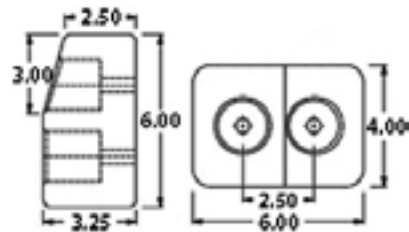

## DOCK BUMPERS

Part Number	Description
41700307	LOW PROFILE DOCK BUMPER

Part Number	Description
41700310	LAMINATED RUBBER BUMPER W/ S/S BRKTS

### RUBBER DOCK BUMPERS 2-HOLE

Part Number	Dim A	Dim B	Dim C	Dim D	Part Number	Dim A	Dim B	Dim C	Dim D
41700303	5.63"	2.75"	3.38"	2.50"	42800101	10.00"	3.00"	2.00"	7.00"
45325	5.75"	3.75"	4.25"	3.50"	11-1-369	5.75"	3.75"	4.50"	3.50"
46967				2.75"	3.25"	2.63"			
41700301	6.00"	3.00"	3.75"	3.00"	11-1-248	6.00"	2.75"	3.50"	3.00"
44626				3.75"	3.50"		3.00"		
035-22160	6.75"	2.50"	4.13"	3.75"	B5500		3.00"	3.50"	3.00"
035-25182				3.75"	2.56"		3.00"	3.50"	
41700308	7.70"	2.44"	2.00"	4.70"	4405-1245	7.63"	2.44"	2.00"	4.25"
					11-1-326	7.88"	2.50"		4.50"

### RUBBER DOCK BUMPERS HALF ROUND 4-HOLE

Part Number	Dim A	Dim B	Dim C	Dim D	Dim E
4404-1277	8.00"	5.50"	3.63"	5.50"	3.13"
B4000		6.00"	3.00"		3.00"
700-99-484				5.38"	3.13"

Part Number	Description
11-1-176	TAPERED DOCK BUMPER