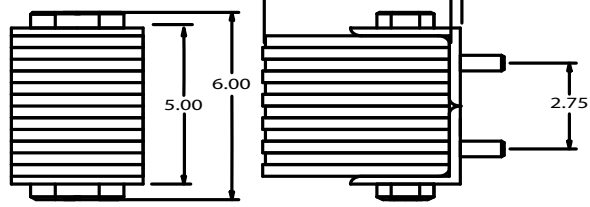

## DOCK BUMPERS

Part Number	Description
41700307	LOW PROFILE DOCK BUMPER

Part Number	Description
41700310	LAMINATED RUBBER BUMPER W/ S/S BRKTS

### RUBBER DOCK BUMPERS 2-HOLE

Part Number	Dim A	Dim B	Dim C	Dim D	Part Number	Dim A	Dim B	Dim C	Dim D
41700303	5.63"	2.75"	3.38"	2.50"	42800101	10.00"	3.00"	2.00"	7.00"
45325	5.75"	3.75"	4.25"	3.50"	11-1-369	5.75"	3.75"	4.50"	3.50"
46967				2.75"	3.25"	2.63"			
41700301	6.00"	3.00"	3.75"	3.00"	11-1-248	6.00"	2.75"	3.50"	3.00"
44626				3.75"	3.50"		3.00"		
035-22160	6.75"	2.50"	4.13"	3.75"	B5500		3.00"	3.50"	3.00"
035-25182				3.75"	2.56"		3.00"	3.50"	
41700308	7.70"	2.44"	2.00"	4.70"	4405-1245	7.63"	2.44"	2.00"	4.25"
					11-1-326	7.88"	2.50"		4.50"

### RUBBER DOCK BUMPERS HALF ROUND 4-HOLE

Part Number	Dim A	Dim B	Dim C	Dim D	Dim E
4404-1277	8.00"	5.50"	3.63"	5.50"	3.13"
B4000		6.00"	3.00"		3.00"
700-99-484				5.38"	3.13"

Part Number	Description
11-1-176	TAPERED DOCK BUMPER