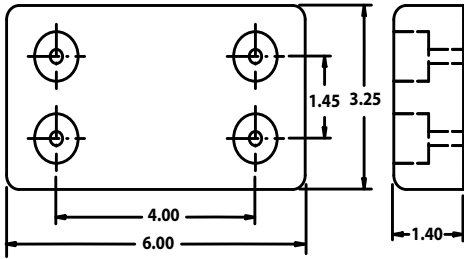

## DOCK BUMPERS

Part Number	Description
41700307	LOW PROFILE DOCK BUMPER

Part Number	Description
41700310	LAMINATED RUBBER BUMPER W/ S/S BRKTS

### RUBBER DOCK BUMPERS 2-HOLE

Part Number	Dim A	Dim B	Dim C	Dim D	Part Number	Dim A	Dim B	Dim C	Dim D
41700303	5.63"	2.75"	3.38"	2.50"	42800101	10.00"	3.00"	2.00"	7.00"
45325	5.75"	3.75"	4.25"	3.50"	11-1-369	5.75"	3.75"	4.50"	3.50"
46967				2.75"	3.25"	2.63"			
41700301	6.00"	3.00"	3.75"	3.00"	11-1-248	6.00"	2.75"	3.50"	3.00"
44626				3.75"	3.50"		3.00"		
035-22160	6.75"	2.50"	4.13"	3.75"	B5500		3.00"	3.50"	3.00"
035-25182				3.75"	2.56"		3.00"	3.50"	
41700308	7.70"	2.44"	2.00"	4.70"	4405-1245	7.63"	2.44"	2.00"	4.25"
					11-1-326	7.88"	2.50"		4.50"

### RUBBER DOCK BUMPERS HALF ROUND 4-HOLE

Part Number	Dim A	Dim B	Dim C	Dim D	Dim E
4404-1277	8.00"	5.50"	3.63"	5.50"	3.13"
B4000		6.00"	3.00"		3.00"
700-99-484				5.38"	3.13"

Part Number	Description
11-1-176	TAPERED DOCK BUMPER