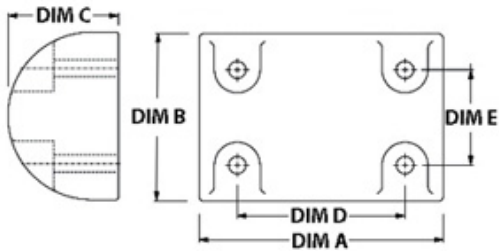

## DOCK BUMPERS

Part Number	Description
41700307	LOW PROFILE DOCK BUMPER

Part Number	Description
41700310	LAMINATED RUBBER BUMPER W/ S/S BRKTS

### RUBBER DOCK BUMPERS 2-HOLE

Part Number	Dim A	Dim B	Dim C	Dim D	Part Number	Dim A	Dim B	Dim C	Dim D
41700303	5.63"	2.75"	3.38"	2.50"	42800101	10.00"	3.00"	2.00"	7.00"
45325	5.75"	3.75"	4.25"	3.50"	11-1-369	5.75"	3.75"	4.50"	3.50"
46967				2.75"	3.25"	2.63"			
41700301	6.00"	3.00"	3.75"	3.00"	11-1-248	6.00"	2.75"	3.50"	3.00"
44626				3.75"	3.50"		3.00"		
035-22160	6.75"	2.50"	4.13"	3.75"	B5500		3.00"	3.50"	3.00"
035-25182				3.75"	2.56"		3.00"	3.50"	
41700308	7.70"	2.44"	2.00"	4.70"	4405-1245	7.63"	2.44"	2.00"	4.25"
					11-1-326	7.88"	2.50"		4.50"

### RUBBER DOCK BUMPERS HALF ROUND 4-HOLE

Part Number	Dim A	Dim B	Dim C	Dim D	Dim E
4404-1277	8.00"	5.50"	3.63"	5.50"	3.13"
B4000		6.00"	3.00"		3.00"
700-99-484				5.38"	3.13"

Part Number	Description
11-1-176	TAPERED DOCK BUMPER