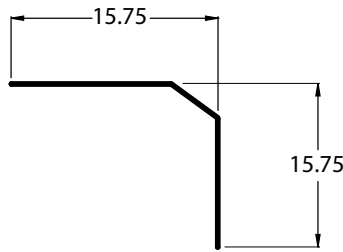

## FRONT CORNER LINERS

Part Number	Length
003-00047-01728	108.00"

Part Number	Length
09603	49.00"

Part Number	Length
40700252	49.00"

Part Number	Length
41610383	96.00"

Part Number	Length
43950111	96.00"

Part Number	Length
43950195	96.00"

Part Number	Length
43950362	96.00"

Part Number	Length
69102533	96.00"

Part Number	Length
69102889004	105.00"

Part Number	Description	Length
2000-5584	HYUNDAI	96.00"