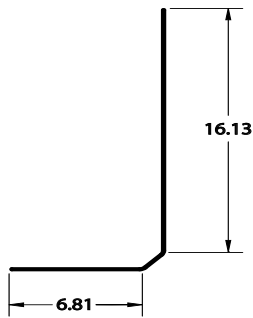

## FRONT CORNER LINERS

Part Number	Length
003-00047-01728	108.00"

Part Number	Length
09603	49.00"

Part Number	Length
40700252	49.00"

Part Number	Length
41610383	96.00"

Part Number	Length
43950111	96.00"

Part Number	Length
43950195	96.00"

Part Number	Length
43950362	96.00"

Part Number	Length
69102533	96.00"

Part Number	Length
69102889004	105.00"

Part Number	Description	Length
2000-5584	HYUNDAI	96.00"