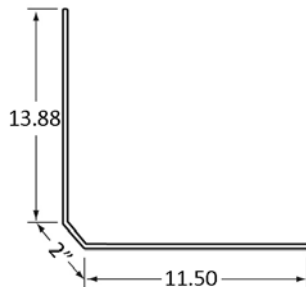

## FRONT CORNER LINERS

Part Number	Length
003-00047-01728	108.00"

Part Number	Length
09603	49.00"

Part Number	Length
40700252	49.00"

Part Number	Length
41610383	96.00"

Part Number	Length
43950111	96.00"

Part Number	Length
43950195	96.00"

Part Number	Length
43950362	96.00"

Part Number	Length
69102533	96.00"

Part Number	Length
69102889004	105.00"

Part Number	Description	Length
2000-5584	HYUNDAI	96.00"