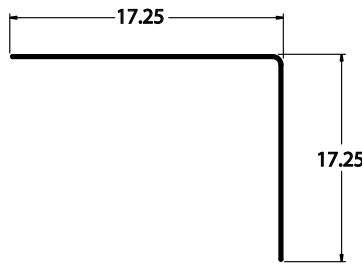

## FRONT CORNER LINERS

Part Number	Length
003-00047-01728	108.00"

Part Number	Length
09603	49.00"

Part Number	Length
40700252	49.00"

Part Number	Length
41610383	96.00"

Part Number	Length
43950111	96.00"

Part Number	Length
43950195	96.00"

Part Number	Length
43950362	96.00"

Part Number	Length
69102533	96.00"

Part Number	Length
69102889004	105.00"

Part Number	Description	Length
2000-5584	HYUNDAI	96.00"