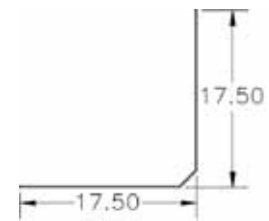

## FRONT CORNER LINERS

Part Number	Length
003-00047-01728	108.00"

Part Number	Length
09603	49.00"

Part Number	Length
40700252	49.00"

Part Number	Length
41610383	96.00"

Part Number	Length
43950111	96.00"

Part Number	Length
43950195	96.00"

Part Number	Length
43950362	96.00"

Part Number	Length
69102533	96.00"

Part Number	Length
69102889004	105.00"

Part Number	Description	Length
2000-5584	HYUNDAI	96.00"