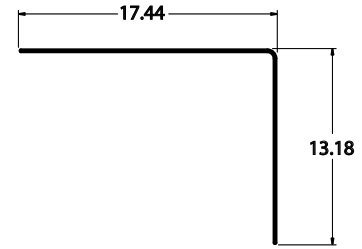

## FRONT CORNER LINERS

Part Number	Length
003-00047-01728	108.00"

Part Number	Length
09603	49.00"

Part Number	Length
40700252	49.00"

Part Number	Length
41610383	96.00"

Part Number	Length
43950111	96.00"

Part Number	Length
43950195	96.00"

Part Number	Length
43950362	96.00"

Part Number	Length
69102533	96.00"

Part Number	Length
69102889004	105.00"

Part Number	Description	Length
2000-5584	HYUNDAI	96.00"