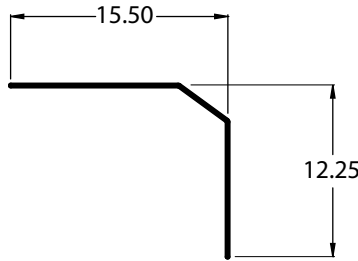

## FRONT CORNER LINERS

Part Number	Length
003-00047-01728	108.00"

Part Number	Length
09603	49.00"

Part Number	Length
40700252	49.00"

Part Number	Length
41610383	96.00"

Part Number	Length
43950111	96.00"

Part Number	Length
43950195	96.00"

Part Number	Length
43950362	96.00"

Part Number	Length
69102533	96.00"

Part Number	Length
69102889004	105.00"

Part Number	Description	Length
2000-5584	HYUNDAI	96.00"